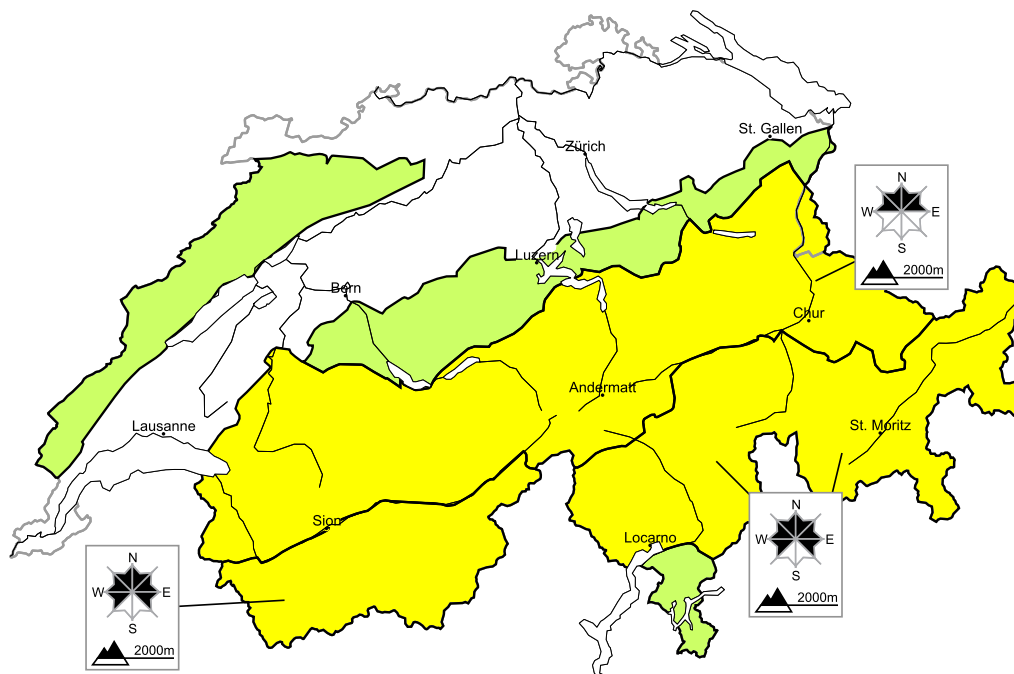

Moderate avalanche danger will be encountered over a wide area

Edition: 26.3.2018, 08:00 / Next update: 26.3.2018, 17:00

Avalanche danger

region B

Level 2, moderate

Old snow

Avalanche prone locations

Danger description

Avalanches can be released in near-surface layers in particular. The avalanche prone locations are to be found in particular adjacent to the ridge line and in pass areas and at transitions into gullies and bowls. Careful route selection is recommended.

Full-depth avalanches

Below approximately 2400 m individual full-depth avalanches are possible, including large ones in isolated cases. Caution is to be exercised in areas with glide cracks.

Danger levels

1 low

2 moderate

3 consider.

4 high

5 very high

WSL Institute for Snow and
Avalanche Research SLF
www.slf.ch