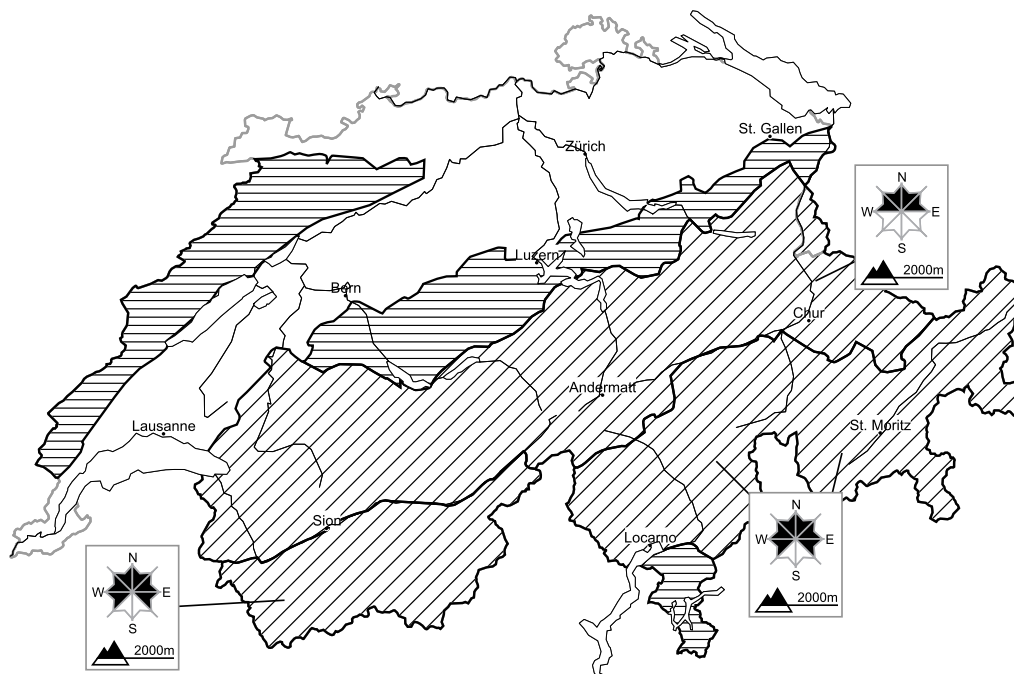

Moderate avalanche danger will be encountered over a wide area

Edition: 26.3.2018, 08:00 / Next update: 26.3.2018, 17:00

Avalanche danger

region D

Level 1, low

Individual avalanche prone locations are to be found in particular in extremely steep terrain. Apart from the danger of being buried, restraint should be exercised in particular in view of the danger of avalanches sweeping people along and giving rise to falls.

Danger levels

WSL Institute for Snow and
Avalanche Research SLF
www.slf.ch