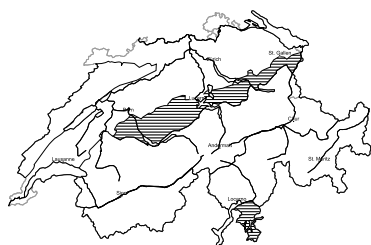

Moderate avalanche danger will be encountered over a wide area

Edition: 26.3.2018, 08:00 / Next update: 26.3.2018, 17:00

Avalanche danger

region C

Level 1, low

Dry avalanches

Individual avalanche prone locations are to be found in particular in extremely steep terrain. Apart from the danger of being buried, restraint should be exercised in particular in view of the danger of avalanches sweeping people along and giving rise to falls.

Full-depth avalanches

In all aspects small and, in isolated cases, medium-sized full-depth avalanches are possible.

Danger levels