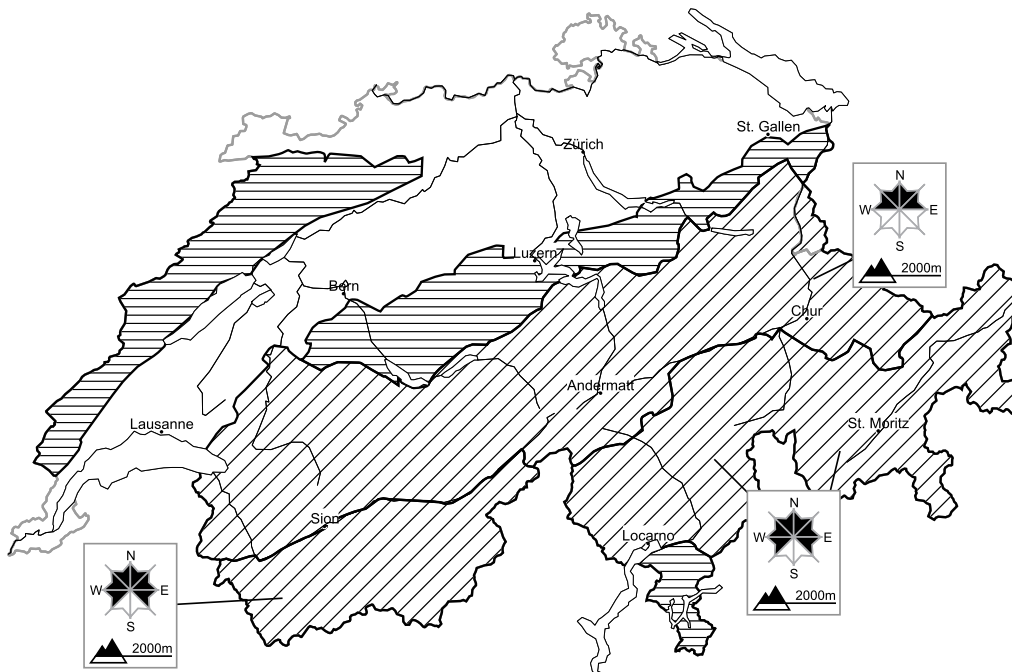

Moderate avalanche danger will be encountered over a wide area

Edition: 26.3.2018, 08:00 / Next update: 26.3.2018, 17:00

Avalanche danger

region C

Level 1, low

Dry avalanches

Individual avalanche prone locations are to be found in particular in extremely steep terrain. Apart from the danger of being buried, restraint should be exercised in particular in view of the danger of avalanches sweeping people along and giving rise to falls.

Full-depth avalanches

In all aspects small and, in isolated cases, medium-sized full-depth avalanches are possible.

Danger levels