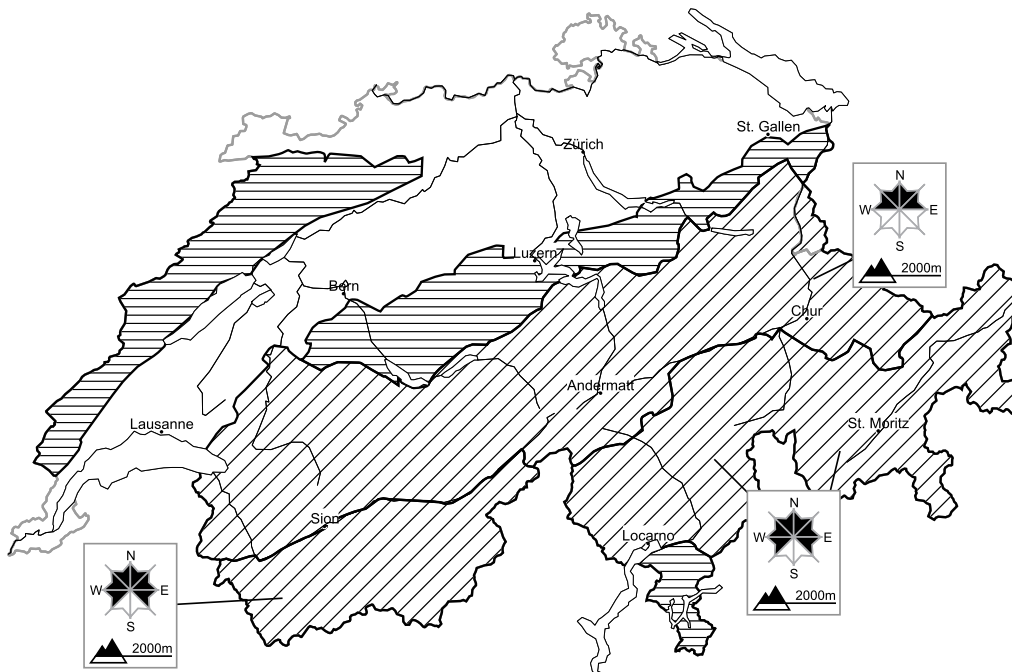

Moderate avalanche danger will be encountered over a wide area

Edition: 26.3.2018, 08:00 / Next update: 26.3.2018, 17:00

Avalanche danger

region B **Level 2, moderate**

Old snow

Avalanche prone locations

Danger description

Avalanches can be released in near-surface layers in particular. The avalanche prone locations are to be found in particular adjacent to the ridge line and in pass areas and at transitions into gullies and bowls. Careful route selection is recommended.

Full-depth avalanches

Below approximately 2400 m individual full-depth avalanches are possible, including large ones in isolated cases. Caution is to be exercised in areas with glide cracks.

Danger levels