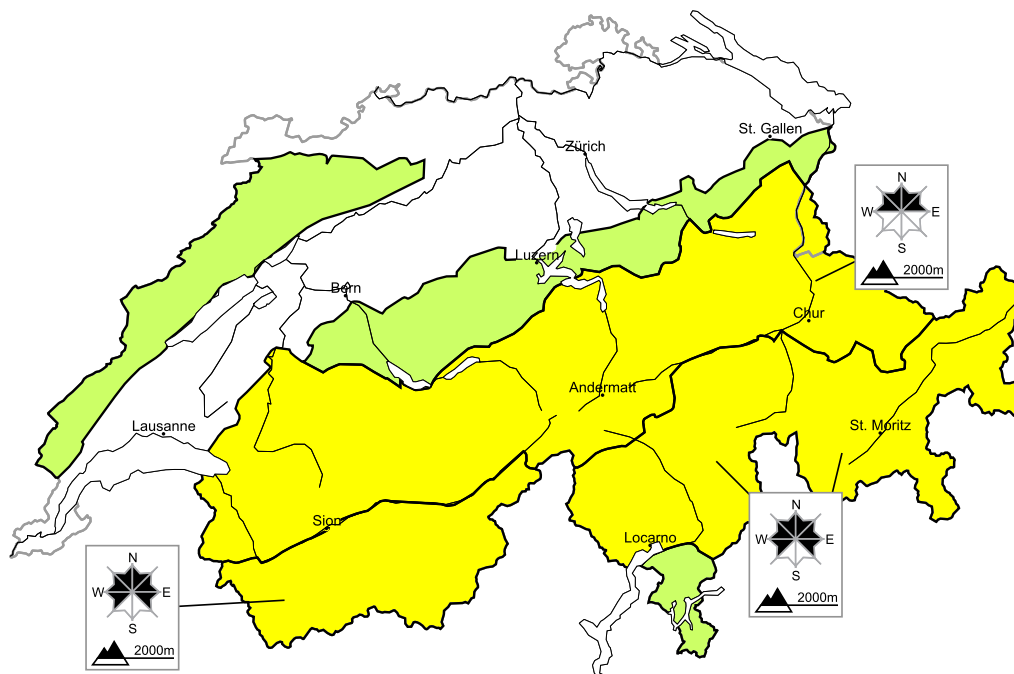

Moderate avalanche danger will be encountered over a wide area

Edition: 25.3.2018, 17:00 / Next update: 26.3.2018, 08:00

Avalanche danger

region D

Level 1, low

Individual avalanche prone locations are to be found in particular in extremely steep terrain. Apart from the danger of being buried, restraint should be exercised in particular in view of the danger of avalanches sweeping people along and giving rise to falls.

Danger levels

1 low

2 moderate

3 consider.

4 high

5 very high

WSL Institute for Snow and
Avalanche Research SLF
www.slf.ch