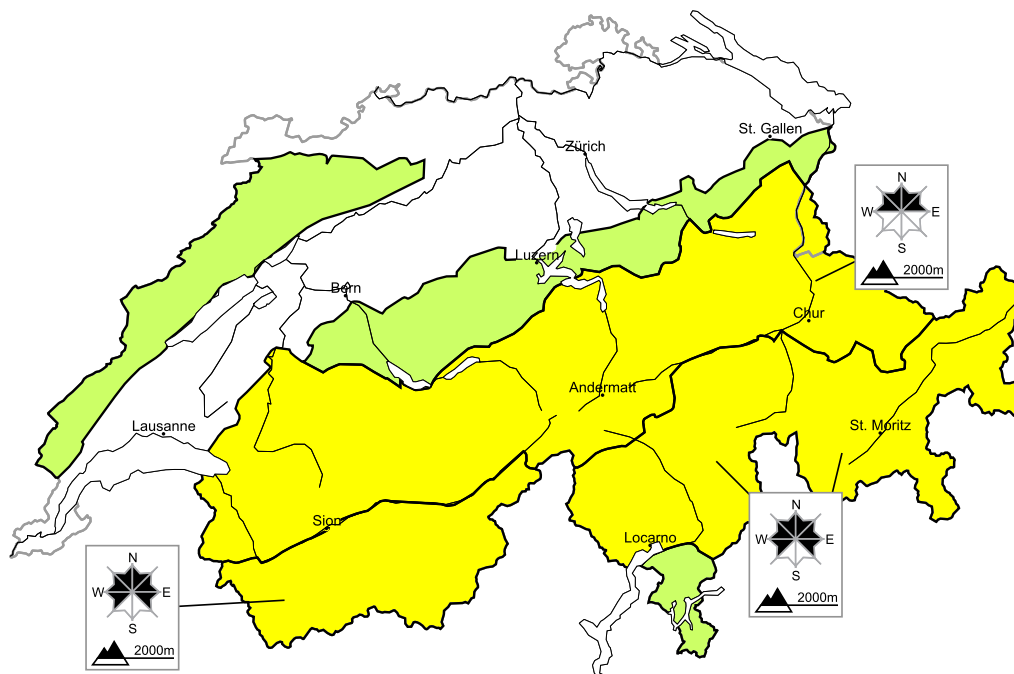

Moderate avalanche danger will be encountered over a wide area

Edition: 25.3.2018, 17:00 / Next update: 26.3.2018, 08:00

Avalanche danger

region C

Level 1, low

Dry avalanches

Individual avalanche prone locations are to be found in particular in extremely steep terrain. Apart from the danger of being buried, restraint should be exercised in particular in view of the danger of avalanches sweeping people along and giving rise to falls.

Full-depth avalanches

In all aspects small and, in isolated cases, medium-sized full-depth avalanches are possible.