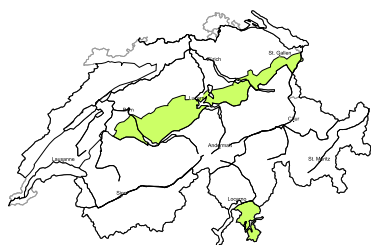

Moderate avalanche danger will be encountered over a wide area

Edition: 25.3.2018, 17:00 / Next update: 26.3.2018, 08:00

Avalanche danger

region C

Level 1, low

Dry avalanches

Individual avalanche prone locations are to be found in particular in extremely steep terrain. Apart from the danger of being buried, restraint should be exercised in particular in view of the danger of avalanches sweeping people along and giving rise to falls.

Full-depth avalanches

In all aspects small and, in isolated cases, medium-sized full-depth avalanches are possible.