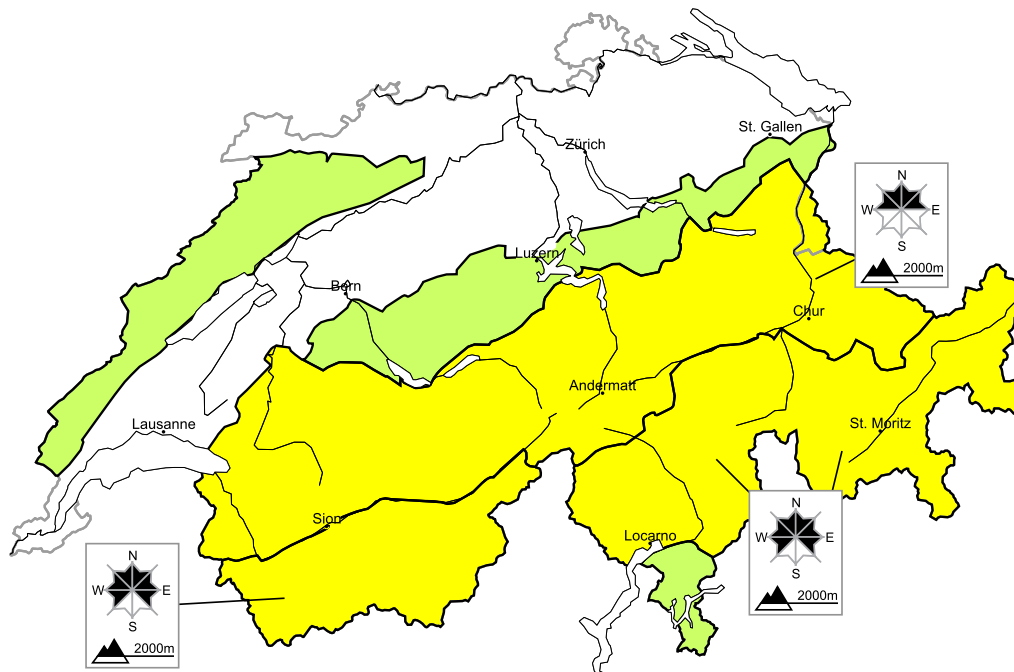

Moderate avalanche danger will be encountered over a wide area

Edition: 25.3.2018, 17:00 / Next update: 26.3.2018, 08:00

Avalanche danger

region B Level 2, moderate

Old snow

Avalanche prone locations

Danger description

Avalanches can be released in near-surface layers in particular. The avalanche prone locations are to be found in particular adjacent to the ridge line and in pass areas and at transitions into gullies and bowls. Careful route selection is recommended.

Full-depth avalanches

Below approximately 2400 m individual full-depth avalanches are possible, including large ones in isolated cases. Caution is to be exercised in areas with glide cracks.

Danger levels

1 low

2 moderate

3 consider.

4 high

5 very high