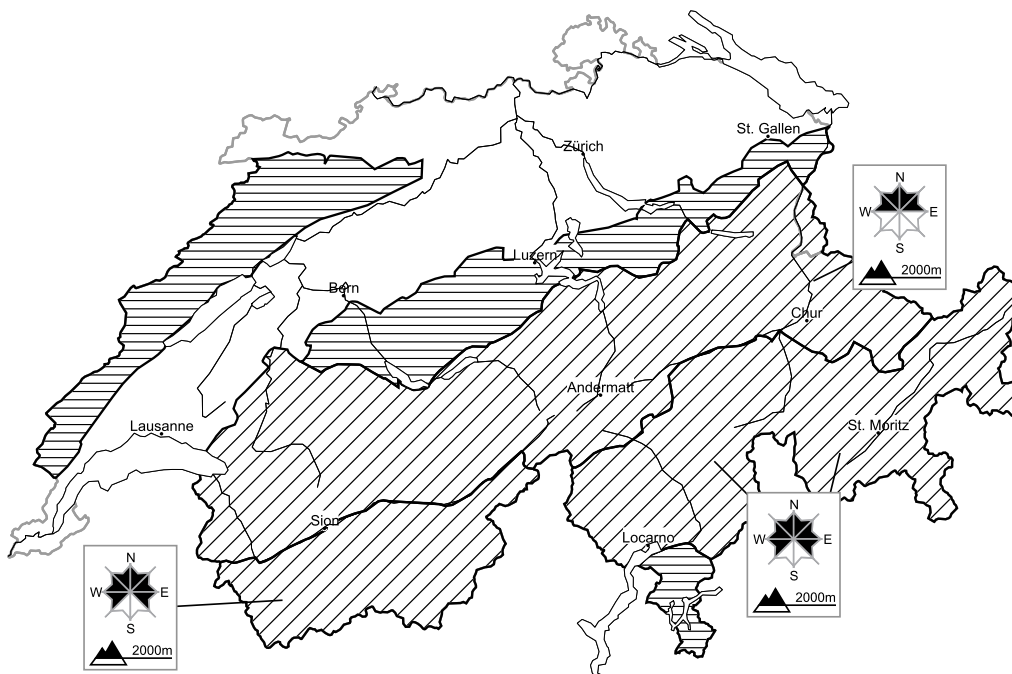

# Moderate avalanche danger will be encountered over a wide area

Edition: 25.3.2018, 17:00 / Next update: 26.3.2018, 08:00

## Avalanche danger

### region D Level 1, low

Individual avalanche prone locations are to be found in particular in extremely steep terrain. Apart from the danger of being buried, restraint should be exercised in particular in view of the danger of avalanches sweeping people along and giving rise to falls.

**Danger levels**