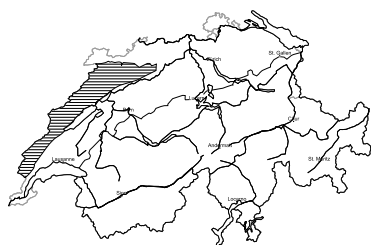

# Moderate avalanche danger will be encountered over a wide area

Edition: 25.3.2018, 17:00 / Next update: 26.3.2018, 08:00

## Avalanche danger

### region D Level 1, low

Individual avalanche prone locations are to be found in particular in extremely steep terrain. Apart from the danger of being buried, restraint should be exercised in particular in view of the danger of avalanches sweeping people along and giving rise to falls.

**Danger levels**