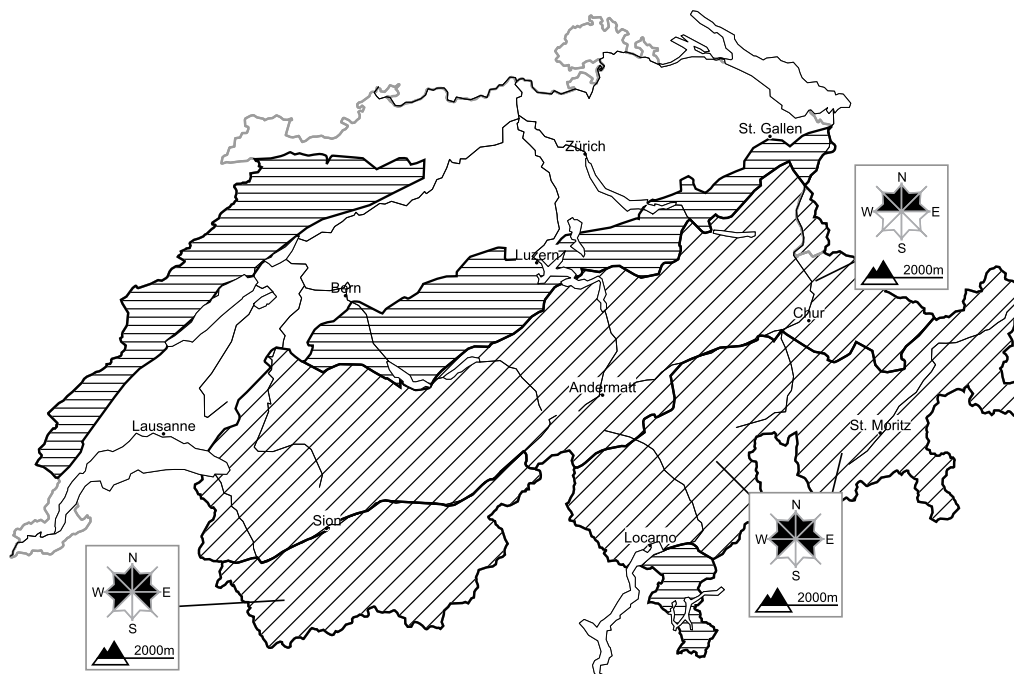

## Moderate avalanche danger will be encountered over a wide area

Edition: 25.3.2018, 17:00 / Next update: 26.3.2018, 08:00

### Avalanche danger

#### region C

#### Dry avalanches

Individual avalanche prone locations are to be found in particular in extremely steep terrain. Apart from the danger of being buried, restraint should be exercised in particular in view of the danger of avalanches sweeping people along and giving rise to falls.