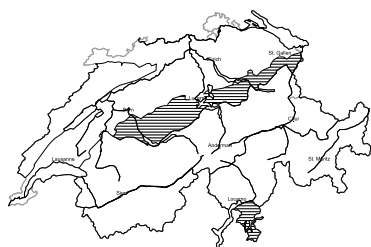

## Moderate avalanche danger will be encountered over a wide area

Edition: 25.3.2018, 17:00 / Next update: 26.3.2018, 08:00

### Avalanche danger

#### region C

#### Dry avalanches

Individual avalanche prone locations are to be found in particular in extremely steep terrain. Apart from the danger of being buried, restraint should be exercised in particular in view of the danger of avalanches sweeping people along and giving rise to falls.