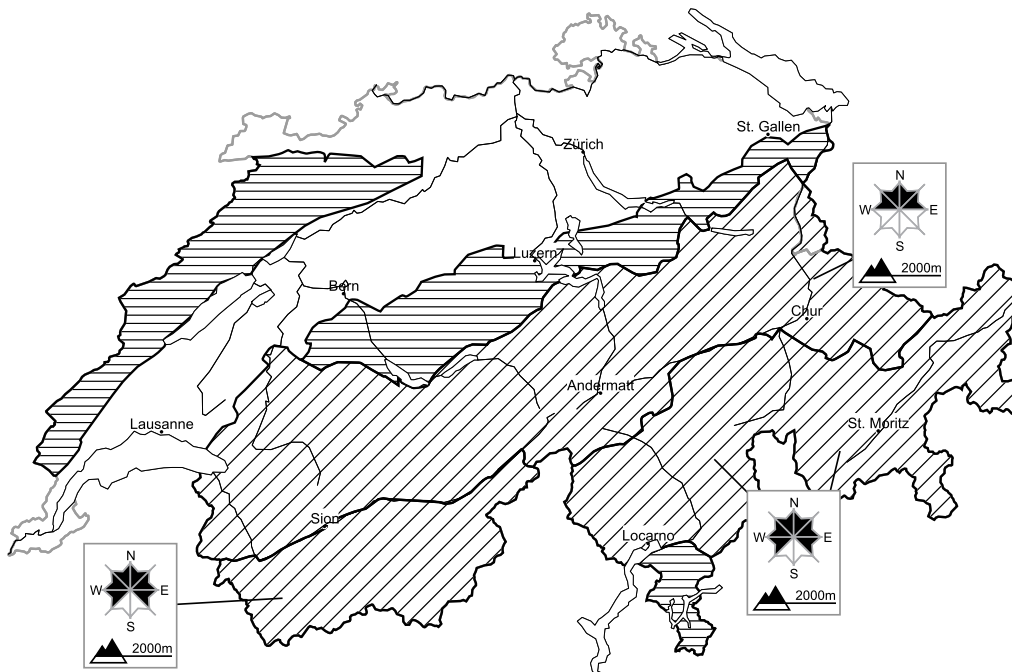

Moderate avalanche danger will be encountered over a wide area

Edition: 25.3.2018, 17:00 / Next update: 26.3.2018, 08:00

Avalanche danger

region B **Level 2, moderate**

Old snow

Avalanche prone locations

Danger description

Avalanches can be released in near-surface layers in particular. The avalanche prone locations are to be found in particular adjacent to the ridge line and in pass areas and at transitions into gullies and bowls. Careful route selection is recommended.

Full-depth avalanches

Below approximately 2400 m individual full-depth avalanches are possible, including large ones in isolated cases. Caution is to be exercised in areas with glide cracks.

Danger levels