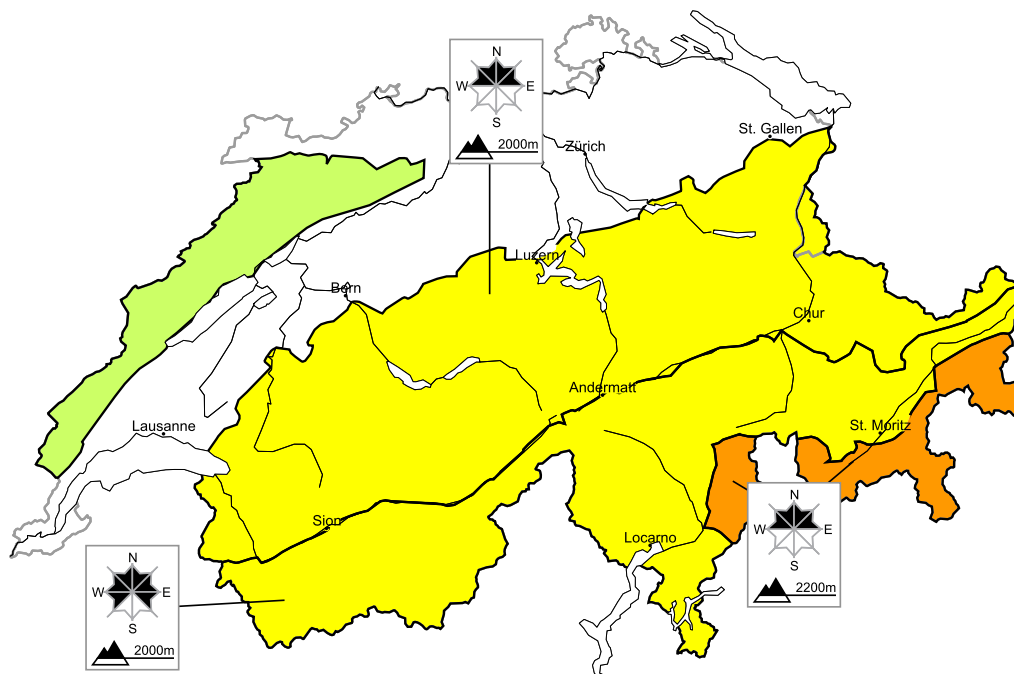

## In the southeast a considerable avalanche danger will prevail

Edition: 25.3.2018, 08:00 / Next update: 25.3.2018, 17:00

### Avalanche danger

region D

Level 1, low

Individual avalanche prone locations are to be found in particular in extremely steep terrain. Apart from the danger of being buried, restraint should be exercised in particular in view of the danger of avalanches sweeping people along and giving rise to falls.

Danger levels

1 low

2 moderate

3 consider.

4 high

5 very high

WSL Institute for Snow and  
Avalanche Research SLF  
www.slf.ch