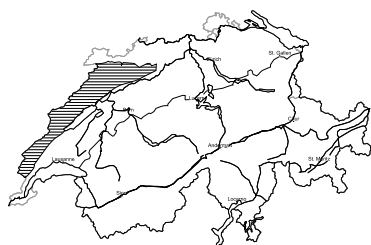

In the southeast a considerable avalanche danger will prevail

Edition: 25.3.2018, 08:00 / Next update: 25.3.2018, 17:00

Avalanche danger

region D

Level 1, low

Individual avalanche prone locations are to be found in particular in extremely steep terrain. Apart from the danger of being buried, restraint should be exercised in particular in view of the danger of avalanches sweeping people along and giving rise to falls.

Danger levels

1 low

2 moderate

3 consider.

4 high

5 very high

WSL Institute for Snow and
Avalanche Research SLF
www.slf.ch