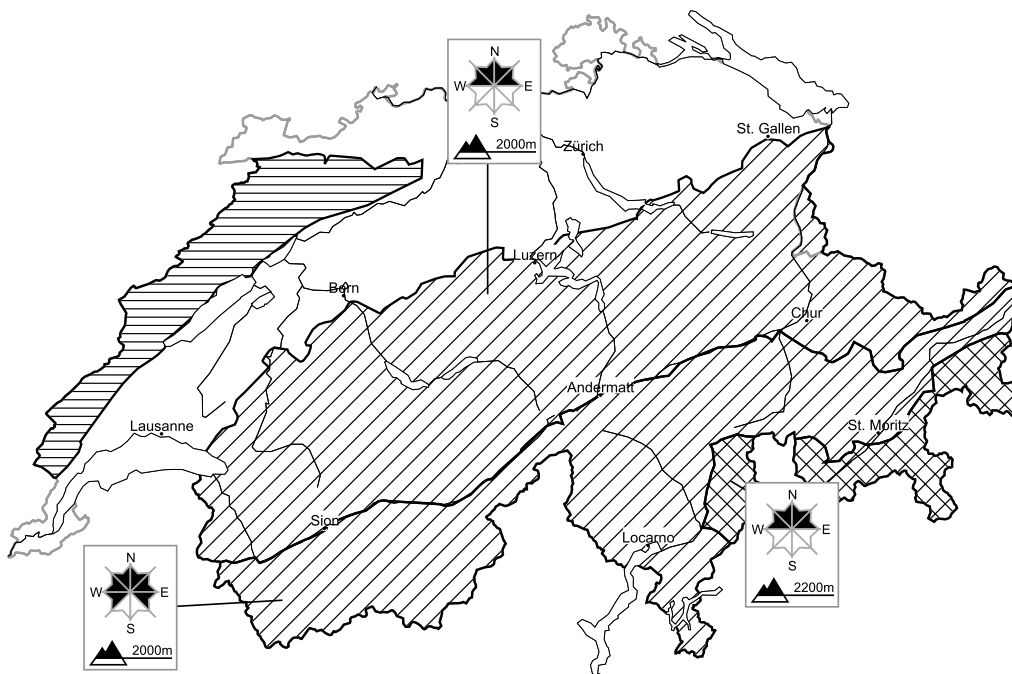

In the southeast a considerable avalanche danger will prevail

Edition: 25.3.2018, 08:00 / Next update: 25.3.2018, 17:00

Avalanche danger

region D

Level 1, low

Individual avalanche prone locations are to be found in particular in extremely steep terrain. Apart from the danger of being buried, restraint should be exercised in particular in view of the danger of avalanches sweeping people along and giving rise to falls.

Danger levels

1 low

2 moderate

3 consider.

4 high

5 very high

WSL Institute for Snow and
Avalanche Research SLF
www.slf.ch