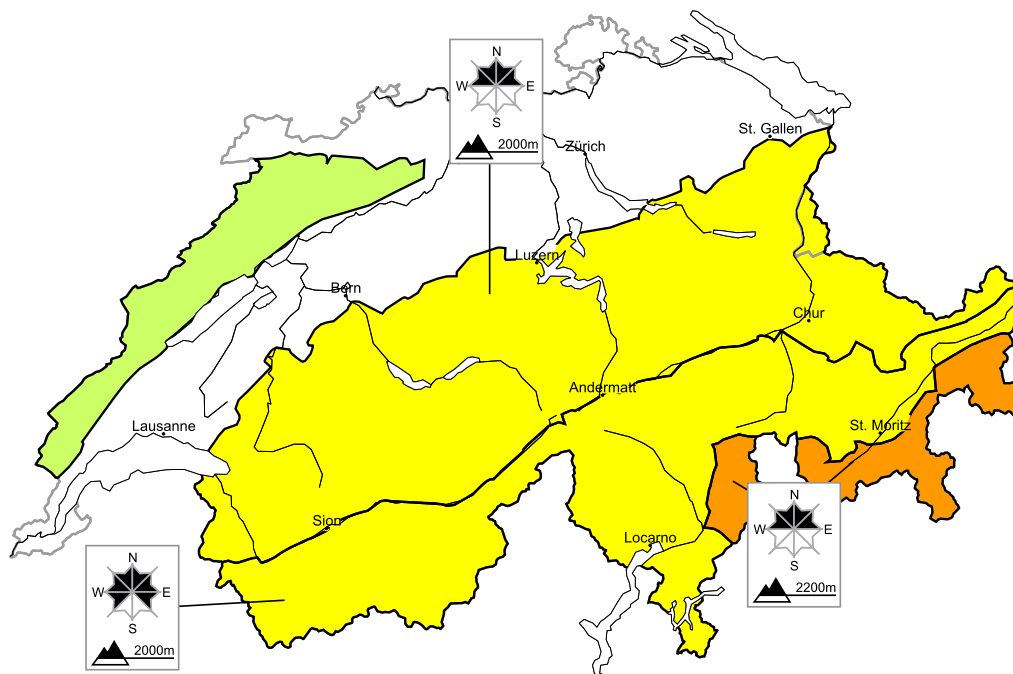

## In the southeast a considerable avalanche danger will prevail

Edition: 24.3.2018, 17:00 / Next update: 25.3.2018, 08:00

### Avalanche danger

region D

Level 1, low

Individual avalanche prone locations are to be found in particular in extremely steep terrain. Apart from the danger of being buried, restraint should be exercised in particular in view of the danger of avalanches sweeping people along and giving rise to falls.

Danger levels

 1 low

 2 moderate

 3 consider.

 4 high

 5 very high

WSL Institute for Snow and  
Avalanche Research SLF  
www.slf.ch