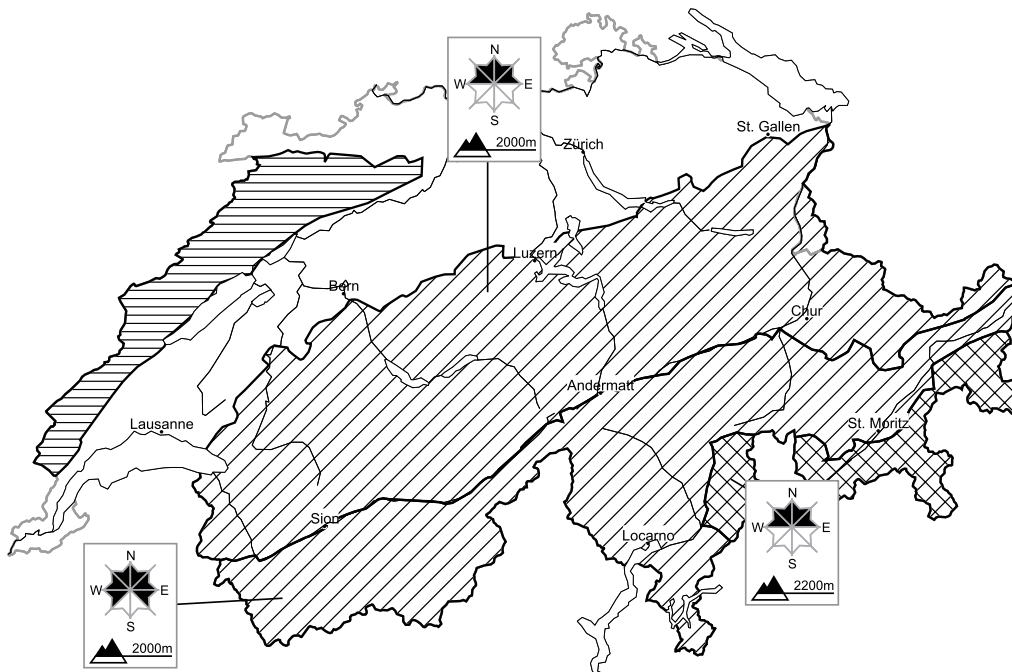

In the southeast a considerable avalanche danger will prevail

Edition: 24.3.2018, 17:00 / Next update: 25.3.2018, 08:00

Avalanche danger

region D Level 1, low

Individual avalanche prone locations are to be found in particular in extremely steep terrain. Apart from the danger of being buried, restraint should be exercised in particular in view of the danger of avalanches sweeping people along and giving rise to falls.

Danger levels