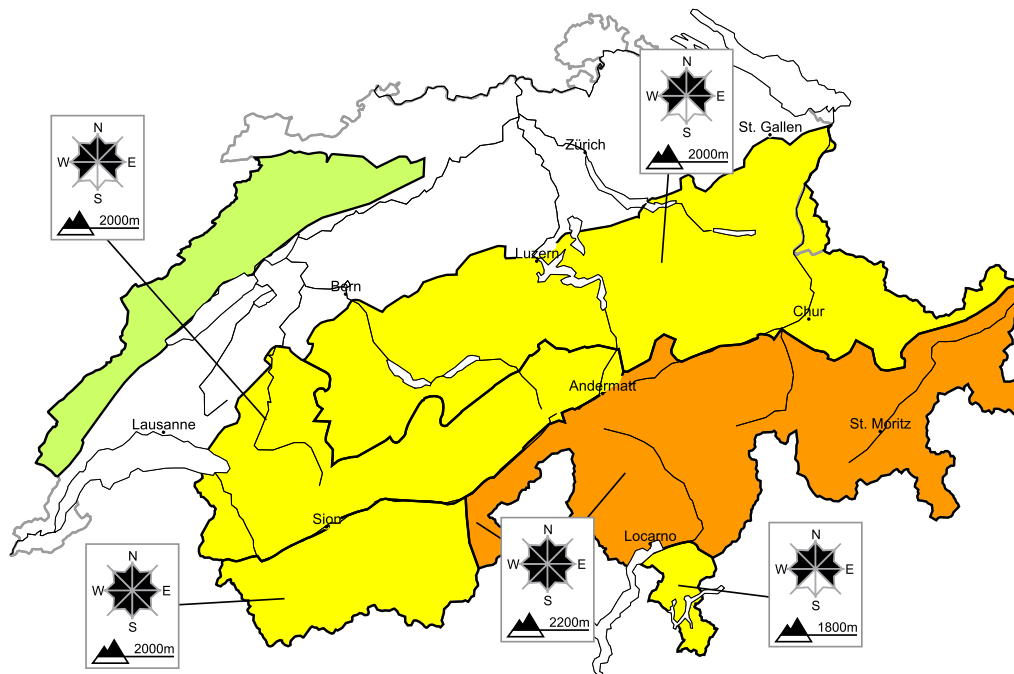

Considerable avalanche danger will be encountered in some regions

Edition: 24.3.2018, 08:00 / Next update: 24.3.2018, 17:00

Avalanche danger

region F

Level 1, low

Wet avalanches

Individual avalanche prone locations are to be found in particular in extremely steep terrain. Apart from the danger of being buried, restraint should be exercised in particular in view of the danger of avalanches sweeping people along and giving rise to falls.

Danger levels

 1 low

 2 moderate

 3 consider.

 4 high

 5 very high

WSL Institute for Snow and
Avalanche Research SLF
www.slf.ch