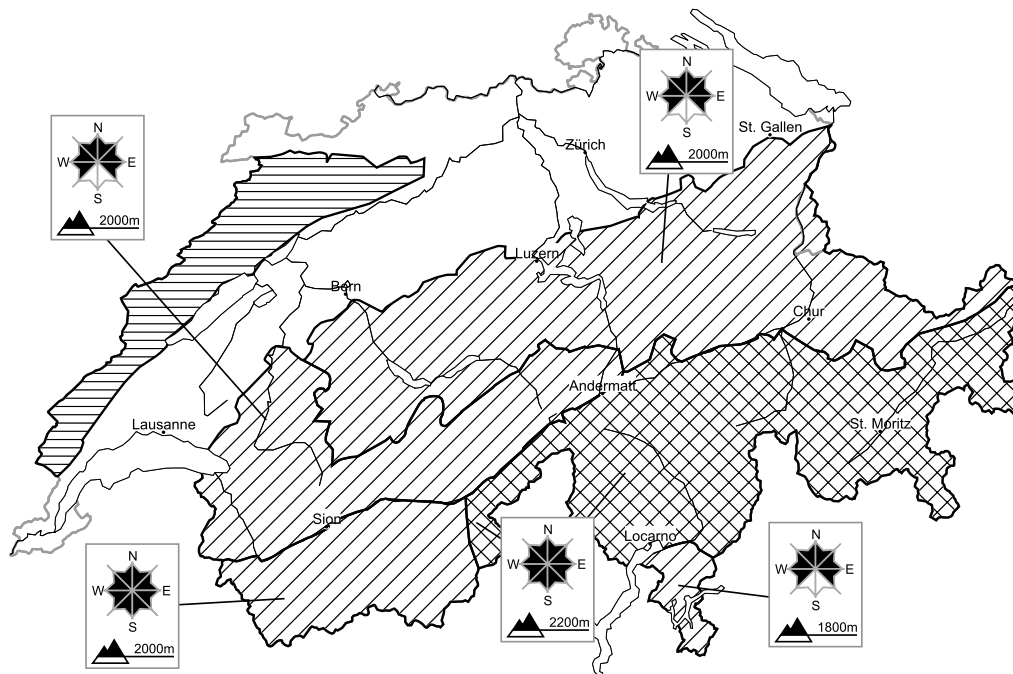

Considerable avalanche danger will be encountered in some regions

Edition: 24.3.2018, 08:00 / Next update: 24.3.2018, 17:00

Avalanche danger

region F

Level 1, low

Wet avalanches

Individual avalanche prone locations are to be found in particular in extremely steep terrain. Apart from the danger of being buried, restraint should be exercised in particular in view of the danger of avalanches sweeping people along and giving rise to falls.

Danger levels