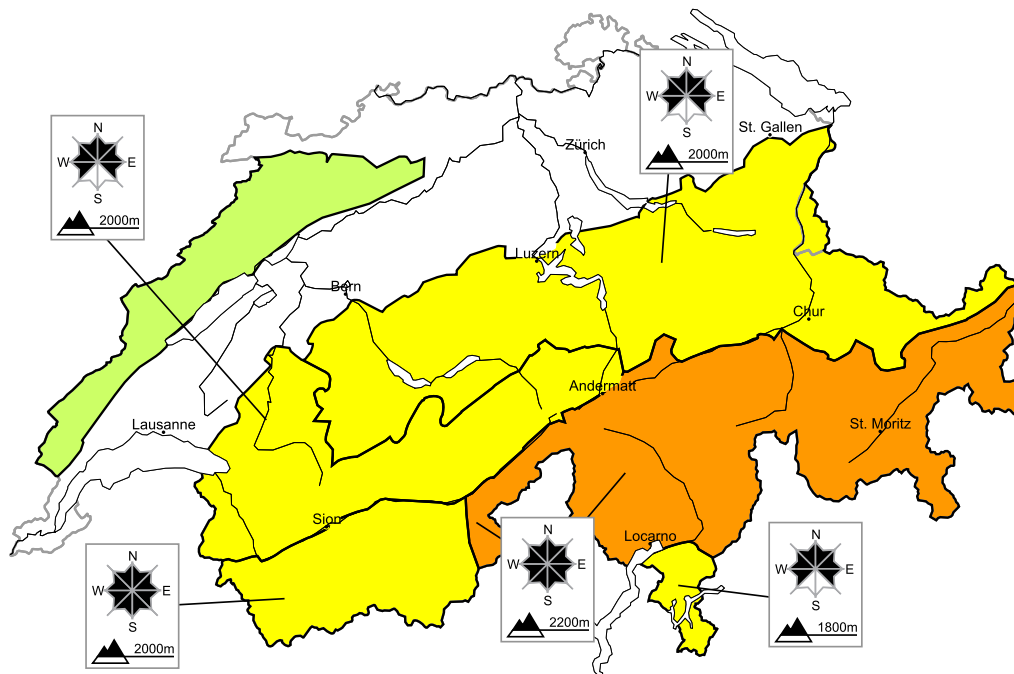

# Considerable avalanche danger will be encountered in some regions

Edition: 23.3.2018, 17:00 / Next update: 24.3.2018, 08:00

## Avalanche danger

region F

Level 1, low

### Wet avalanches

Individual avalanche prone locations are to be found in particular in extremely steep terrain. Apart from the danger of being buried, restraint should be exercised in particular in view of the danger of avalanches sweeping people along and giving rise to falls.

Danger levels

1 low

2 moderate

3 consider.

4 high

5 very high

WSL Institute for Snow and  
Avalanche Research SLF  
www.slf.ch