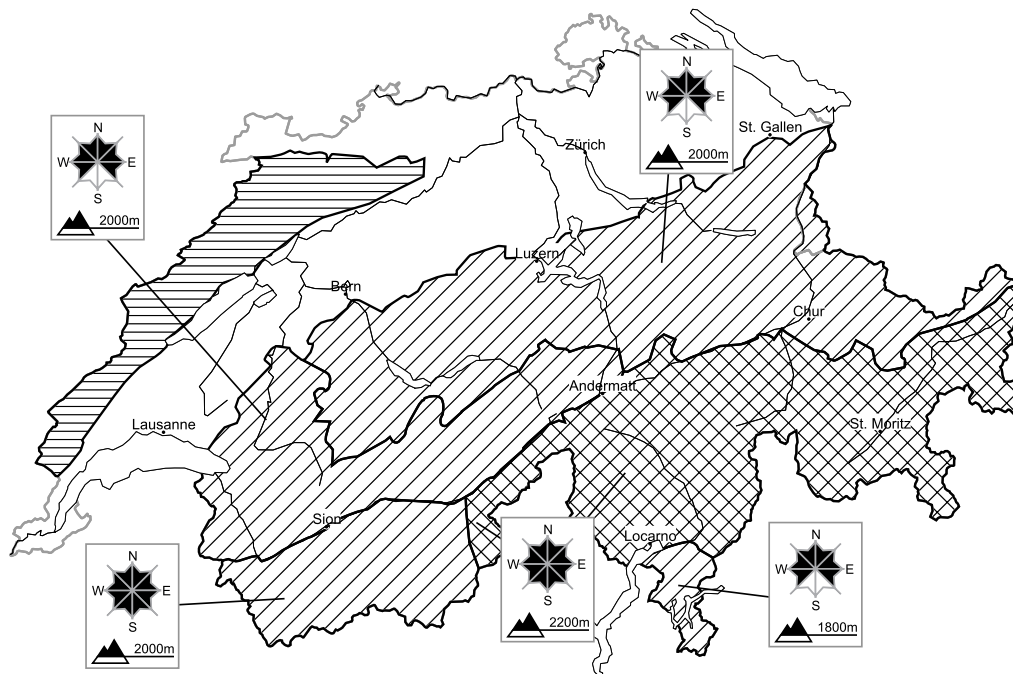

# Considerable avalanche danger will be encountered in some regions

Edition: 23.3.2018, 17:00 / Next update: 24.3.2018, 08:00

## Avalanche danger

### region F

### Wet avalanches

Individual avalanche prone locations are to be found in particular in extremely steep terrain. Apart from the danger of being buried, restraint should be exercised in particular in view of the danger of avalanches sweeping people along and giving rise to falls.