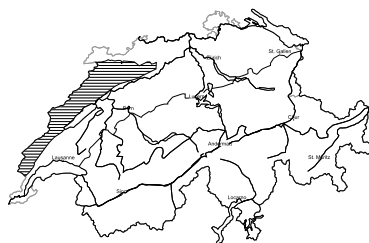

# Considerable avalanche danger will be encountered in some regions

Edition: 23.3.2018, 17:00 / Next update: 24.3.2018, 08:00

## Avalanche danger

### region F

### Wet avalanches

Individual avalanche prone locations are to be found in particular in extremely steep terrain. Apart from the danger of being buried, restraint should be exercised in particular in view of the danger of avalanches sweeping people along and giving rise to falls.