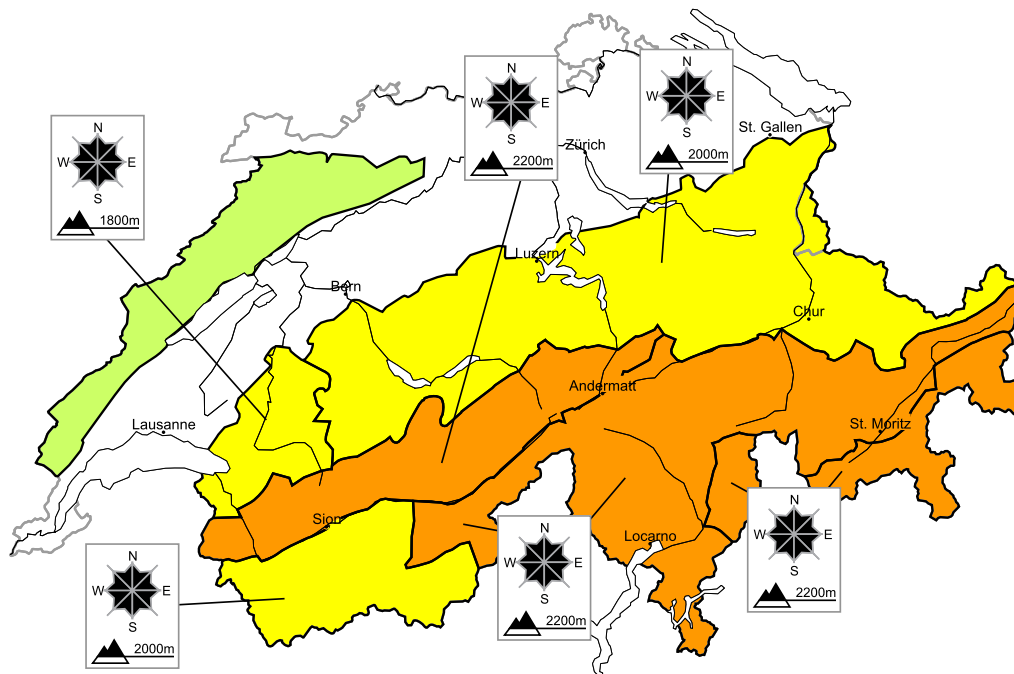

## Considerable avalanche danger will be encountered in some regions

Edition: 23.3.2018, 08:00 / Next update: 23.3.2018, 17:00

### Avalanche danger

#### region G

#### Level 1, low

Individual avalanche prone locations are to be found in particular in extremely steep terrain. Apart from the danger of being buried, restraint should be exercised in particular in view of the danger of avalanches sweeping people along and giving rise to falls.