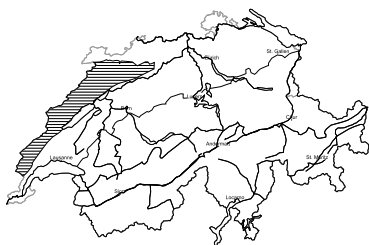

Considerable avalanche danger will be encountered in some regions

Edition: 23.3.2018, 08:00 / Next update: 23.3.2018, 17:00

Avalanche danger

region G

Level 1, low

Individual avalanche prone locations are to be found in particular in extremely steep terrain. Apart from the danger of being buried, restraint should be exercised in particular in view of the danger of avalanches sweeping people along and giving rise to falls.

Danger levels