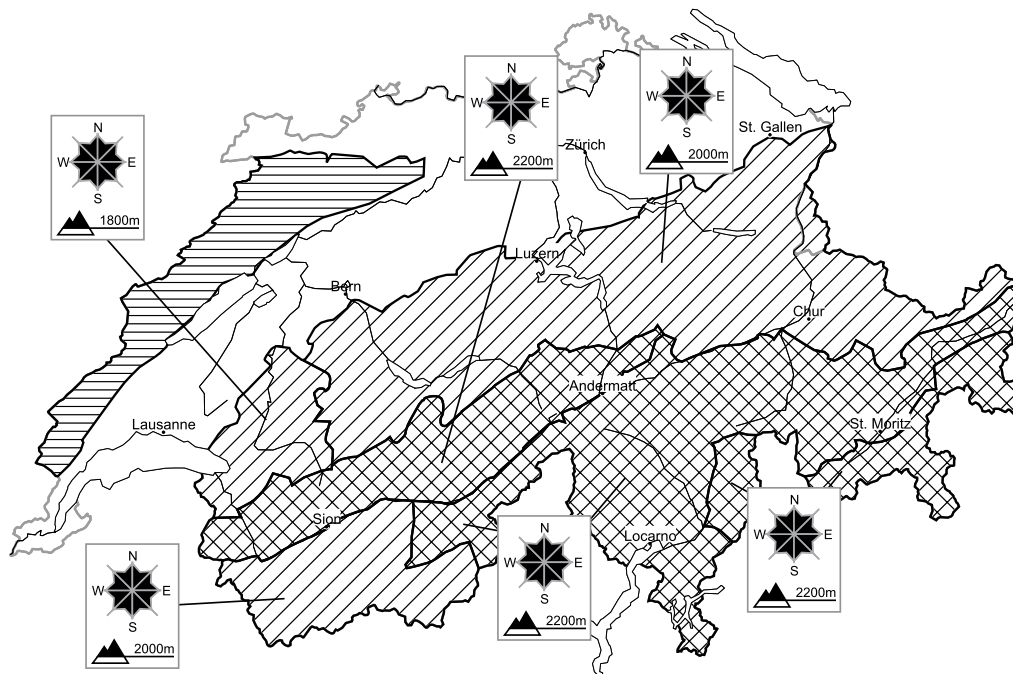

Considerable avalanche danger will be encountered in some regions

Edition: 23.3.2018, 08:00 / Next update: 23.3.2018, 17:00

Avalanche danger

region G

Level 1, low

Individual avalanche prone locations are to be found in particular in extremely steep terrain. Apart from the danger of being buried, restraint should be exercised in particular in view of the danger of avalanches sweeping people along and giving rise to falls.

Danger levels