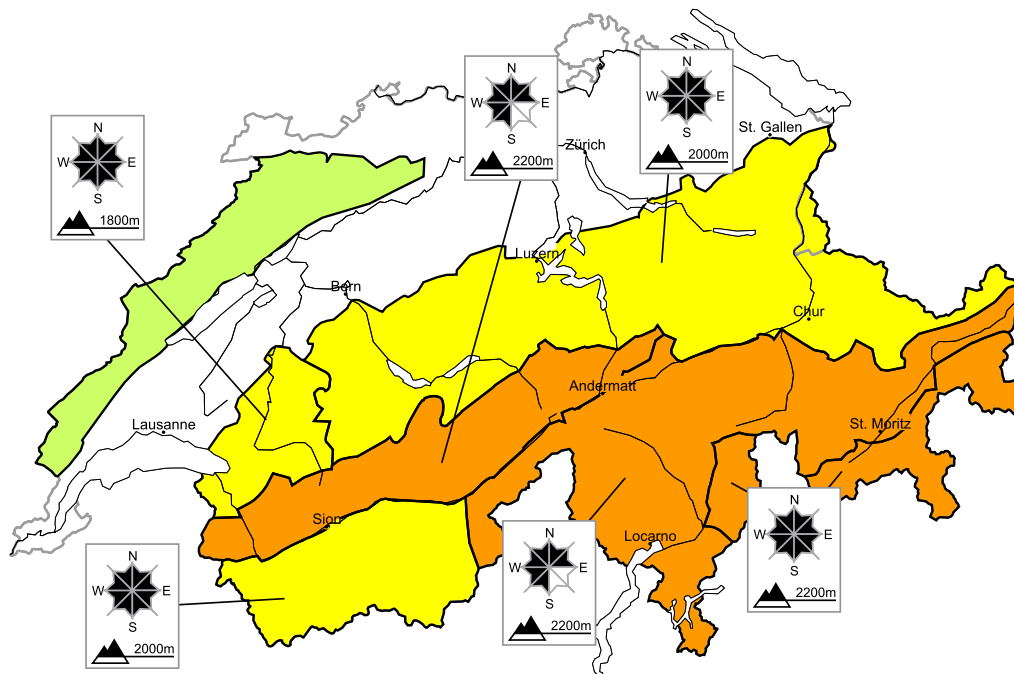

Considerable avalanche danger will be encountered in some regions

Edition: 22.3.2018, 17:00 / Next update: 23.3.2018, 08:00

Avalanche danger

region G

Level 1, low

Individual avalanche prone locations are to be found in particular in extremely steep terrain. Apart from the danger of being buried, restraint should be exercised in particular in view of the danger of avalanches sweeping people along and giving rise to falls.

Danger levels

1 low

2 moderate

3 consider.

4 high

5 very high

WSL Institute for Snow and
Avalanche Research SLF
www.slf.ch