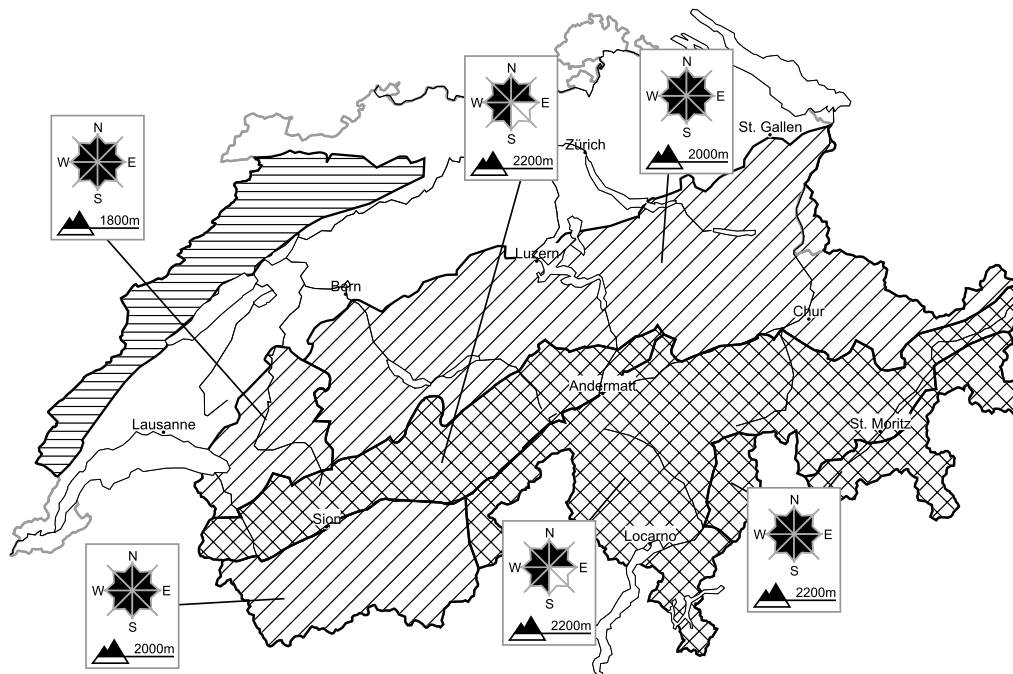

Considerable avalanche danger will be encountered in some regions

Edition: 22.3.2018, 17:00 / Next update: 23.3.2018, 08:00

Avalanche danger

region G

Level 1, low

Individual avalanche prone locations are to be found in particular in extremely steep terrain. Apart from the danger of being buried, restraint should be exercised in particular in view of the danger of avalanches sweeping people along and giving rise to falls.

Danger levels