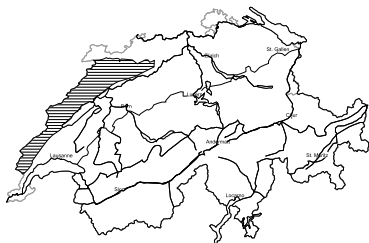

Considerable avalanche danger will be encountered in some regions

Edition: 22.3.2018, 17:00 / Next update: 23.3.2018, 08:00

Avalanche danger

region G

Level 1, low

Individual avalanche prone locations are to be found in particular in extremely steep terrain. Apart from the danger of being buried, restraint should be exercised in particular in view of the danger of avalanches sweeping people along and giving rise to falls.

Danger levels