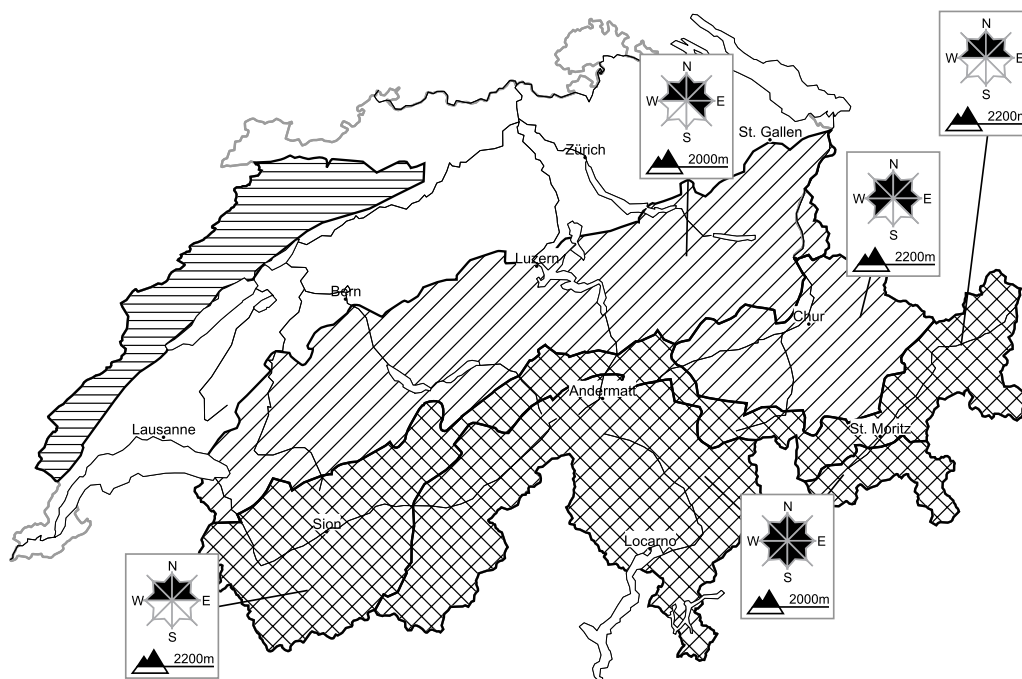

As a consequence of fresh snow a critical avalanche situation will be encountered in some regions

Edition: 17.3.2018, 17:00 / Next update: 18.3.2018, 08:00

Avalanche danger

region E

Level 1, low

Individual avalanche prone locations are to be found in extremely steep terrain. Restraint should be exercised because avalanches can sweep people along and give rise to falls.

Danger levels