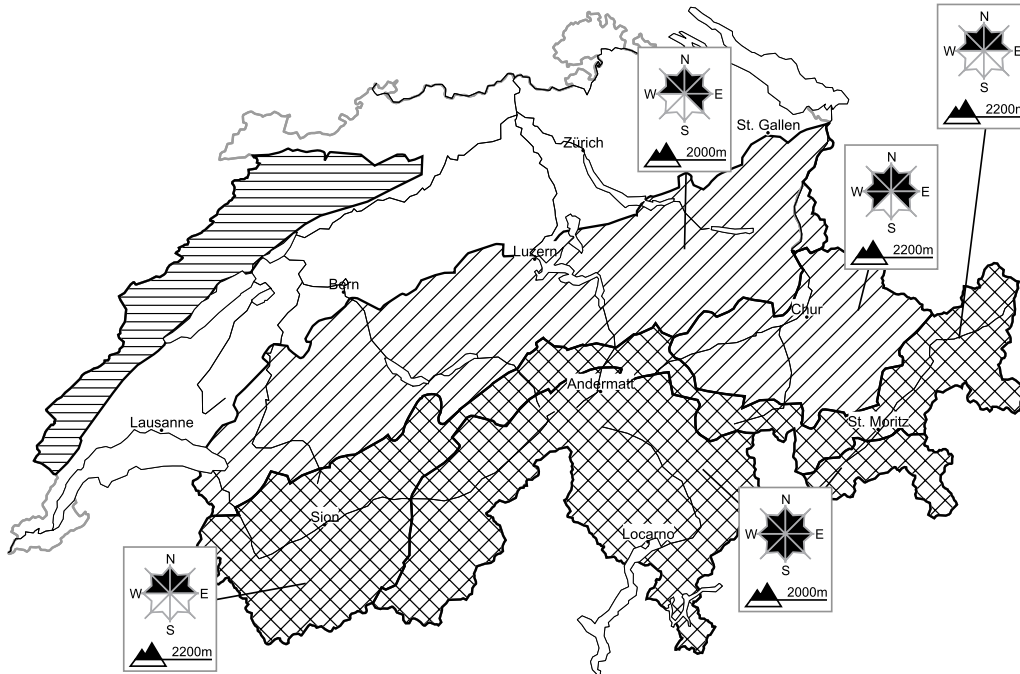

As a consequence of fresh snow a critical avalanche situation will be encountered in some regions

Edition: 17.3.2018, 17:00 / Next update: 18.3.2018, 08:00

Avalanche danger

region D

Level 2, moderate

Old snow

Avalanche prone locations

Danger description

The older snow drift accumulations can especially at their margins be released by people. Careful route selection is recommended.

Full-depth avalanches

Below approximately 2400 m individual full-depth avalanches are possible, including quite large ones. Caution is to be exercised in areas with glide cracks.

Danger levels

1 low

2 moderate

3 consider.

4 high

5 very high