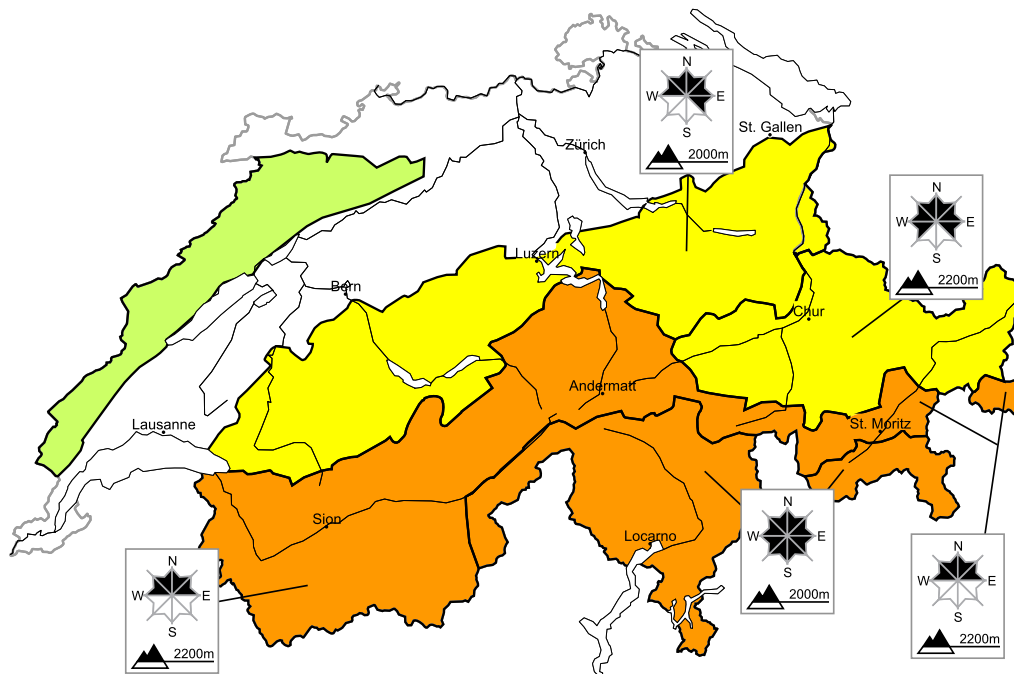

Considerable avalanche danger will be encountered over a wide area

Edition: 17.3.2018, 08:00 / Next update: 17.3.2018, 17:00

Avalanche danger

region E

Level 1, low

Snow drifts

Individual avalanche prone locations are to be found in particular in extremely steep terrain. Restraint should be exercised because avalanches can sweep people along and give rise to falls.

Danger levels

1 low

2 moderate

3 consider.

4 high

5 very high

WSL Institute for Snow and
Avalanche Research SLF
www.slf.ch