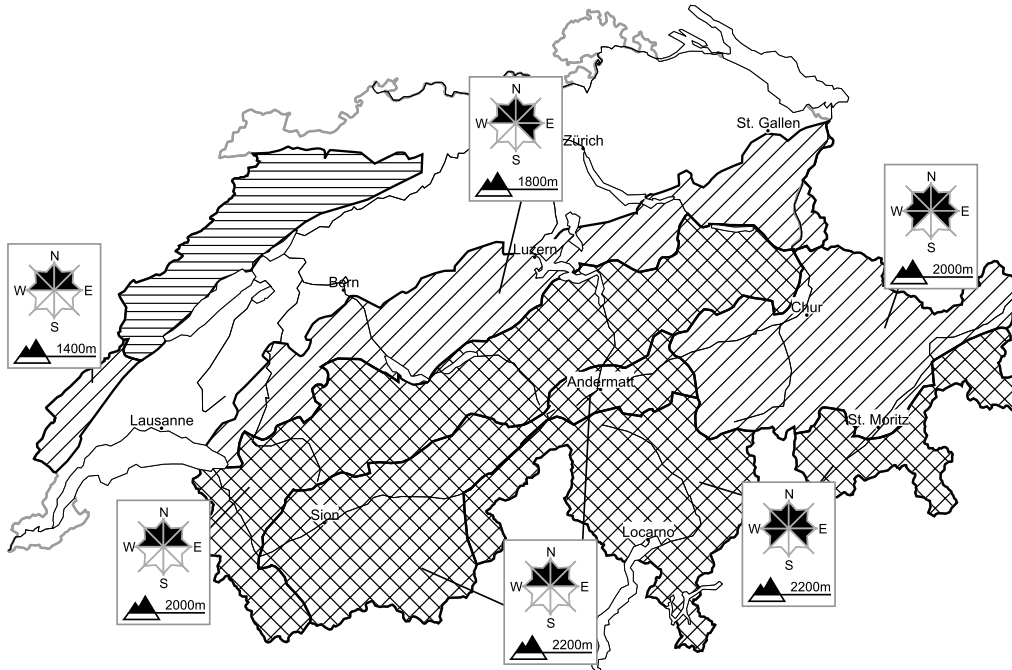

Considerable avalanche danger will be encountered over a wide area

Edition: 15.3.2018, 17:00 / Next update: 16.3.2018, 08:00

Avalanche danger

region A **Level 3, considerable**

Snow drifts

Avalanche prone locations

Danger description

Fresh and somewhat older snow drift accumulations are prone to triggering. Avalanches can additionally in some places be released in deeper layers. Single snow sport participants can release avalanches, including medium-sized ones. Snow sport activities outside marked and open pistes call for experience in the assessment of avalanche danger and careful route selection.

Full-depth avalanches

Below approximately 2400 m full-depth avalanches are possible, including medium-sized ones. Caution is to be exercised in areas with glide cracks.

Danger levels