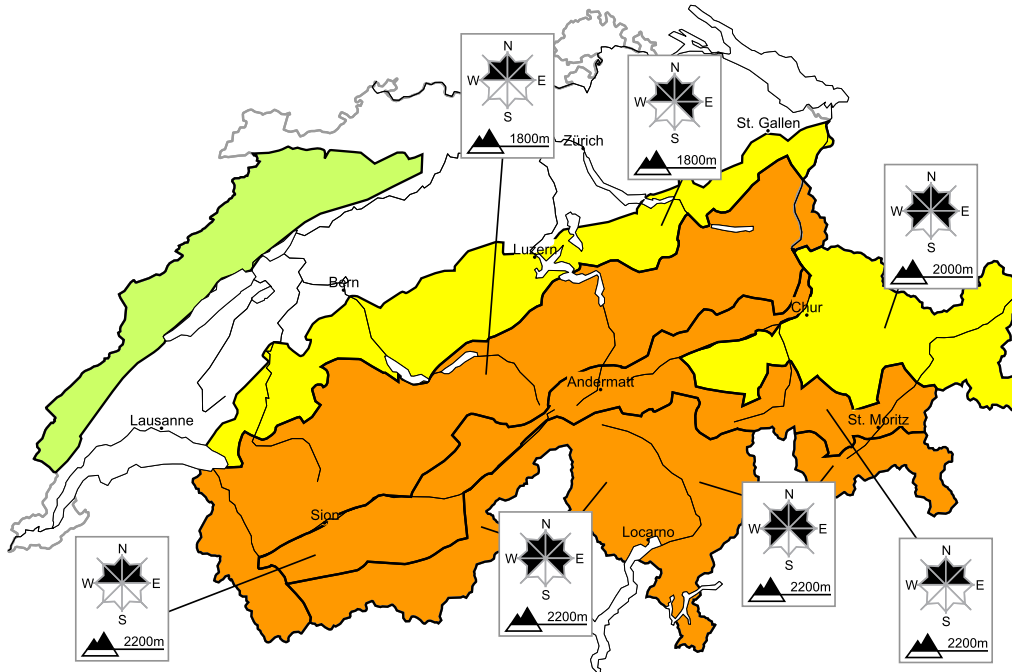

# Considerable avalanche danger will be encountered over a wide area

Edition: 15.3.2018, 08:00 / Next update: 15.3.2018, 17:00

## Avalanche danger

region B

Level 3, considerable

### Old snow, fresh snow and snow drifts

#### Avalanche prone locations