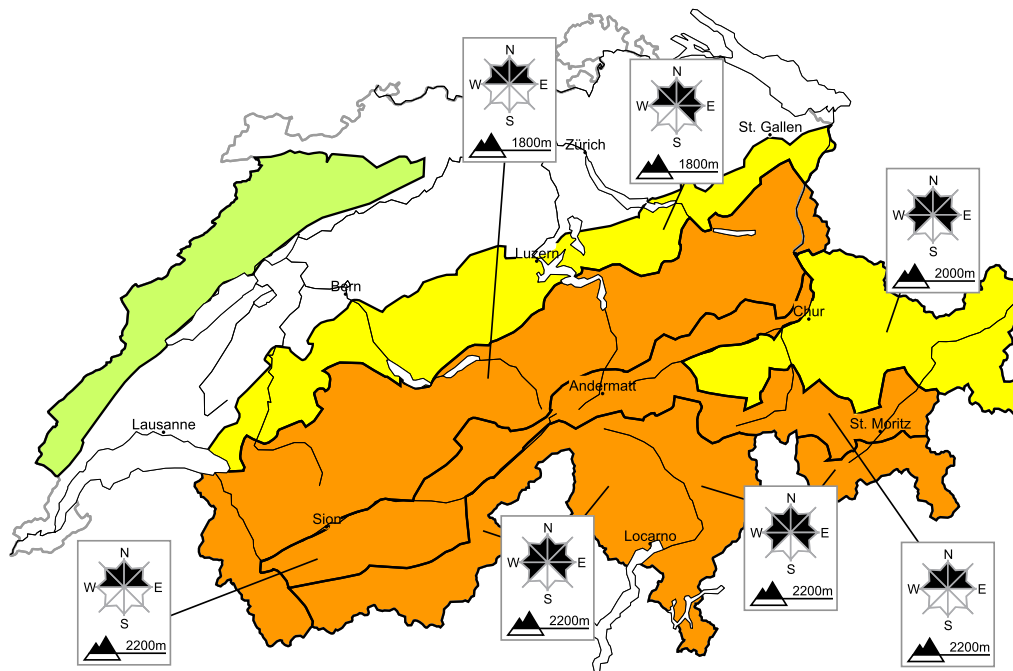

# Considerable avalanche danger will be encountered over a wide area

Edition: 14.3.2018, 17:00 / Next update: 15.3.2018, 08:00

## Avalanche danger

region B

Level 3, considerable

### Old snow, fresh snow and snow drifts

#### Avalanche prone locations