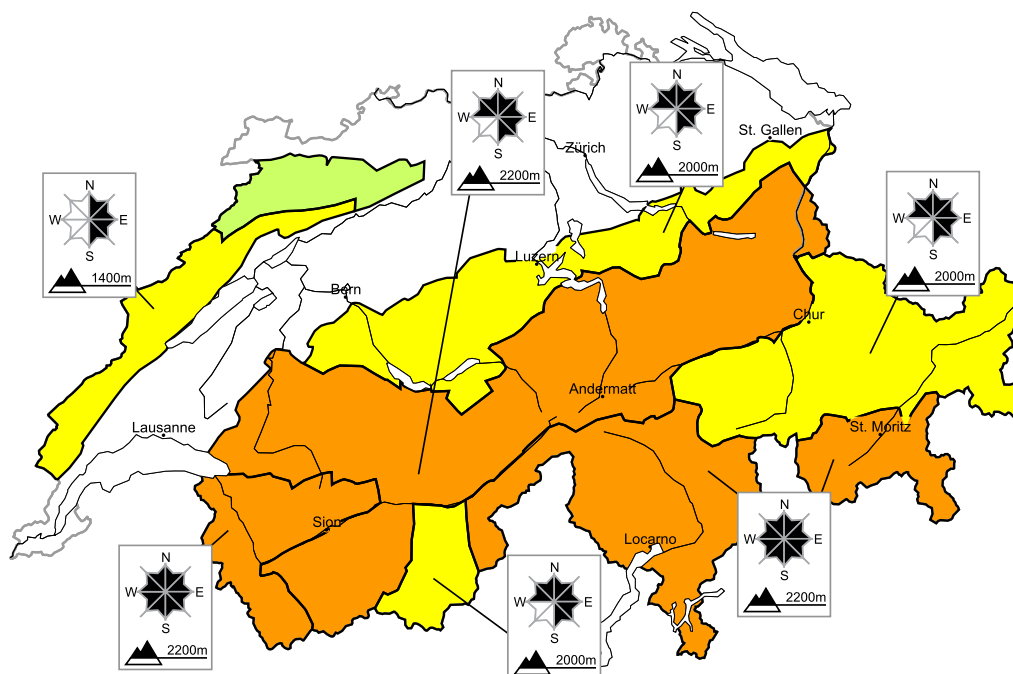

# Considerable avalanche danger will be encountered over a wide area

Edition: 14.3.2018, 08:00 / Next update: 14.3.2018, 17:00

## Avalanche danger

region D

Level 2, moderate

### Old snow, snow drifts

#### Avalanche prone locations