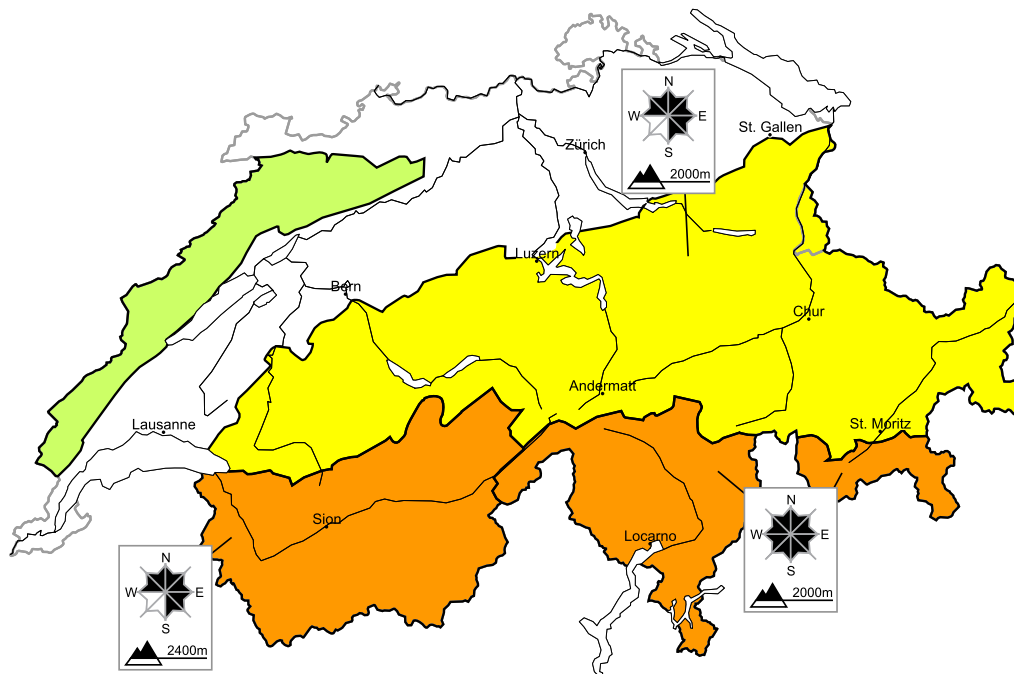

# Considerable avalanche danger will be encountered in some regions

Edition: 12.3.2018, 08:00 / Next update: 12.3.2018, 17:00

## Avalanche danger

region D

Level 1, low

### Snow drifts

Individual avalanche prone locations are to be found in particular in extremely steep terrain. Restraint should be exercised because avalanches can sweep people along and give rise to falls.

Danger levels

1 low

2 moderate

3 consider.

4 high

5 very high

WSL Institute for Snow and  
Avalanche Research SLF  
www.slf.ch