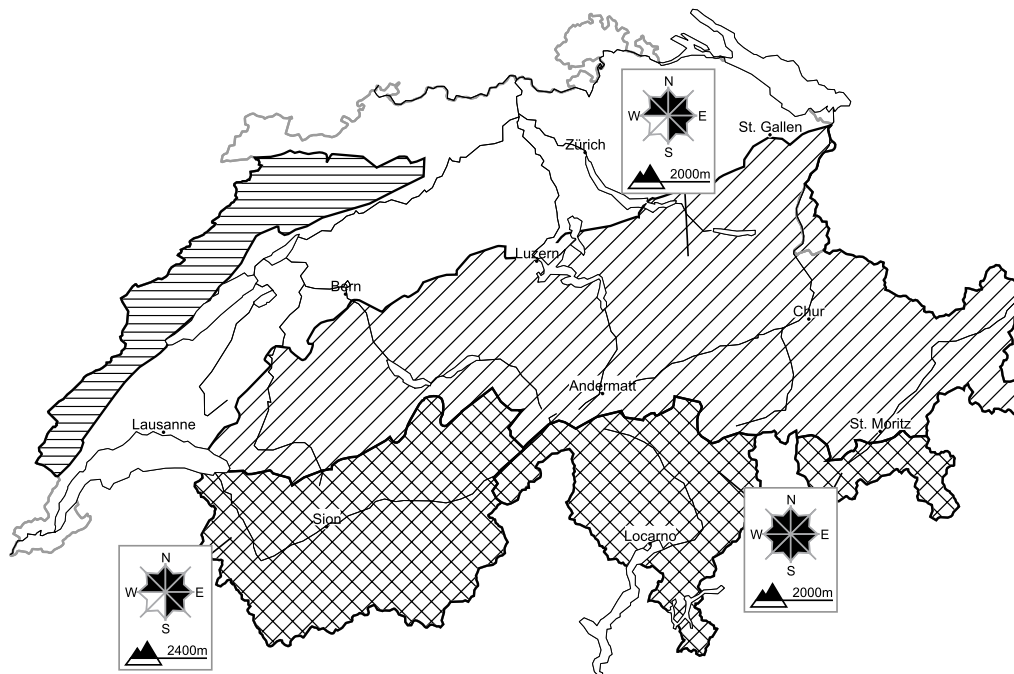

Considerable avalanche danger will be encountered in some regions

Edition: 12.3.2018, 08:00 / Next update: 12.3.2018, 17:00

Avalanche danger

region D

Level 1, low

Snow drifts

Individual avalanche prone locations are to be found in particular in extremely steep terrain. Restraint should be exercised because avalanches can sweep people along and give rise to falls.

Danger levels