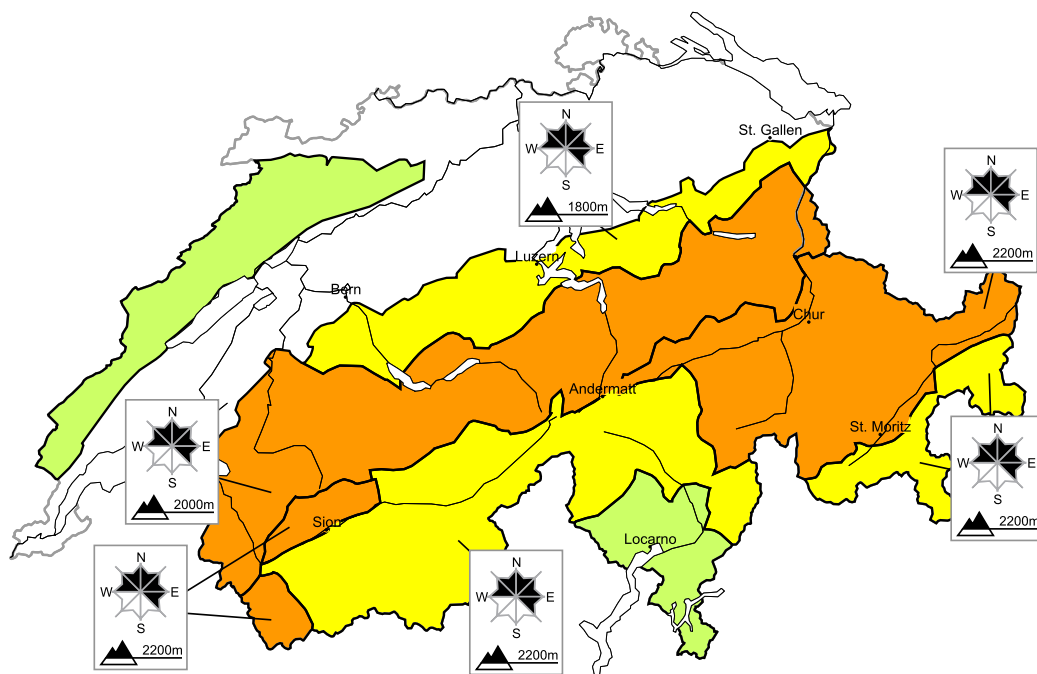

Considerable avalanche danger will be encountered in some regions

Edition: 9.3.2018, 17:00 / Next update: 10.3.2018, 08:00

Avalanche danger

region F

Level 1, low

Individual avalanche prone locations are to be found in particular in extremely steep terrain. Restraint should be exercised because avalanches can sweep people along and give rise to falls.

Danger levels

1 low

2 moderate

3 consider.

4 high

5 very high

WSL Institute for Snow and
Avalanche Research SLF
www.slf.ch