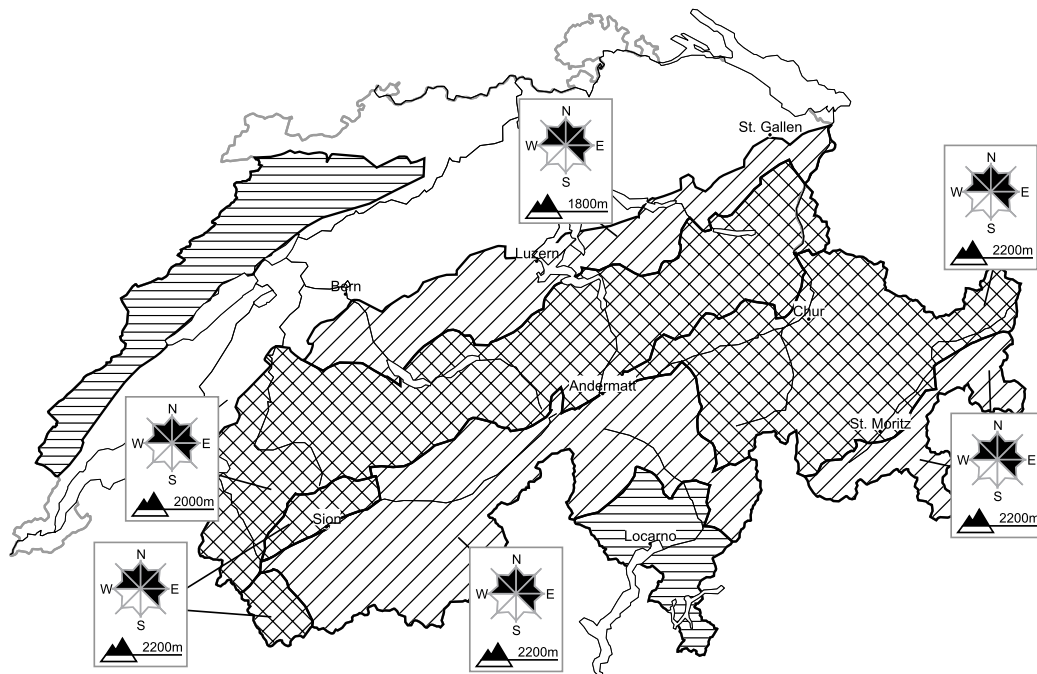

Considerable avalanche danger will be encountered in some regions

Edition: 9.3.2018, 17:00 / Next update: 10.3.2018, 08:00

Avalanche danger

region F

Level 1, low

Individual avalanche prone locations are to be found in particular in extremely steep terrain. Restraint should be exercised because avalanches can sweep people along and give rise to falls.

Danger levels

1 low

2 moderate

3 consider.

4 high

5 very high