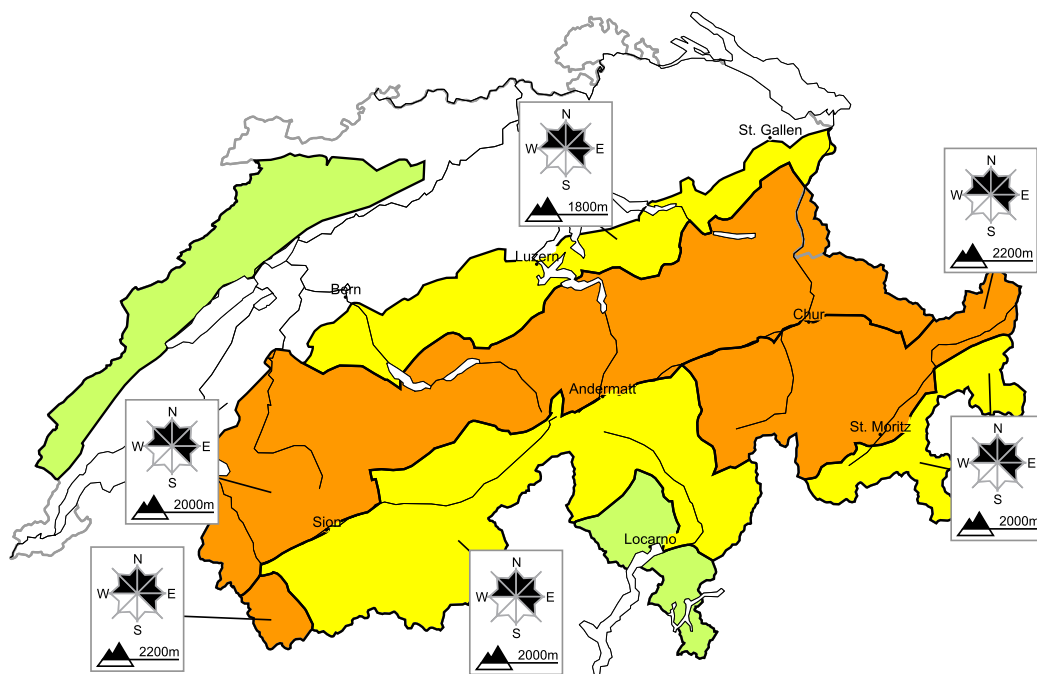

Considerable avalanche danger will be encountered in some regions

Edition: 9.3.2018, 08:00 / Next update: 9.3.2018, 17:00

Avalanche danger

region F

Level 1, low

Individual avalanche prone locations are to be found in particular in extremely steep terrain. Restraint should be exercised because avalanches can sweep people along and give rise to falls.

Danger levels

1 low

2 moderate

3 consider.

4 high

5 very high

WSL Institute for Snow and
Avalanche Research SLF
www.slf.ch