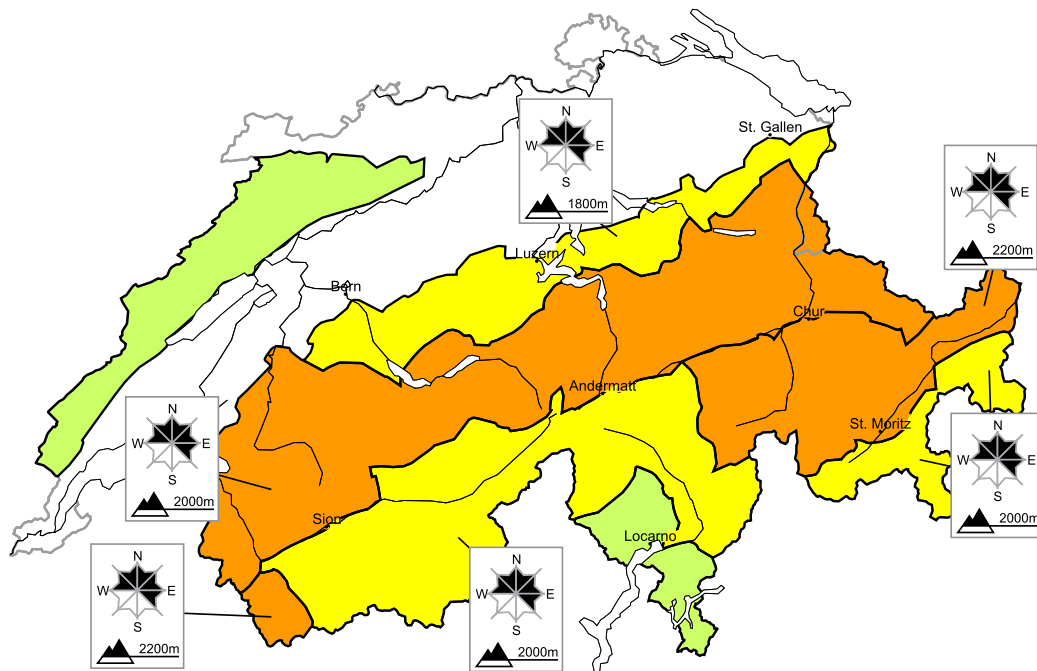

Considerable avalanche danger will be encountered in some regions

Edition: 8.3.2018, 17:00 / Next update: 9.3.2018, 08:00

Avalanche danger

region F

Level 1, low

Individual avalanche prone locations are to be found in particular in extremely steep terrain. Restraint should be exercised because avalanches can sweep people along and give rise to falls.

Danger levels

1 low

2 moderate

3 consider.

4 high

5 very high

WSL Institute for Snow and
Avalanche Research SLF
www.slf.ch