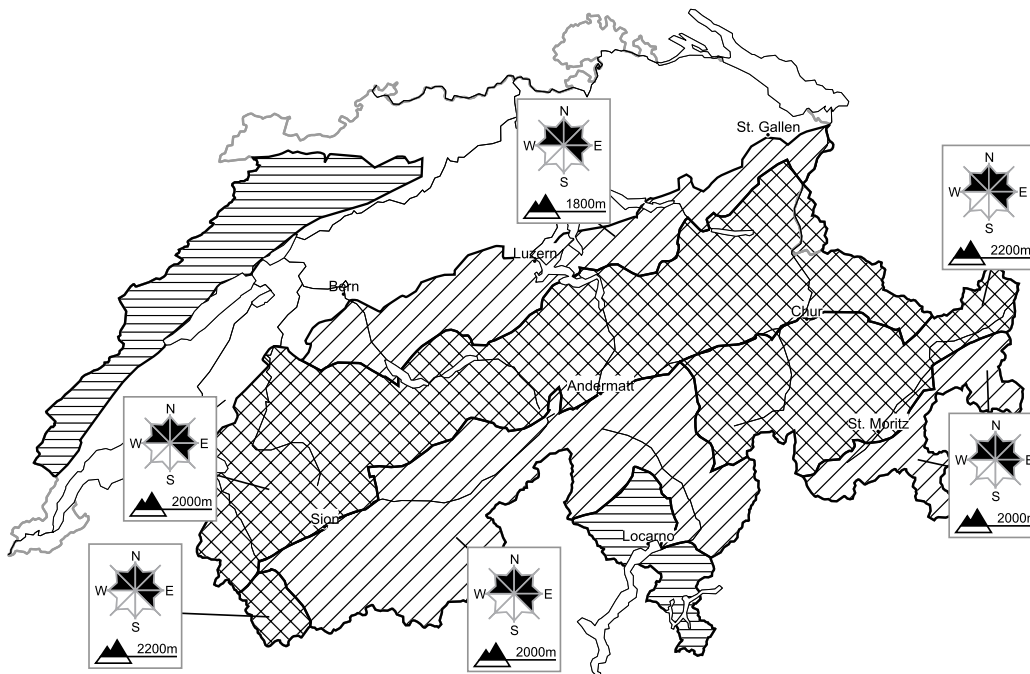

# Considerable avalanche danger will be encountered in some regions

Edition: 8.3.2018, 17:00 / Next update: 9.3.2018, 08:00

## Avalanche danger

**region D** **Level 2, moderate**

### Snow drifts, old snow

#### Avalanche prone locations