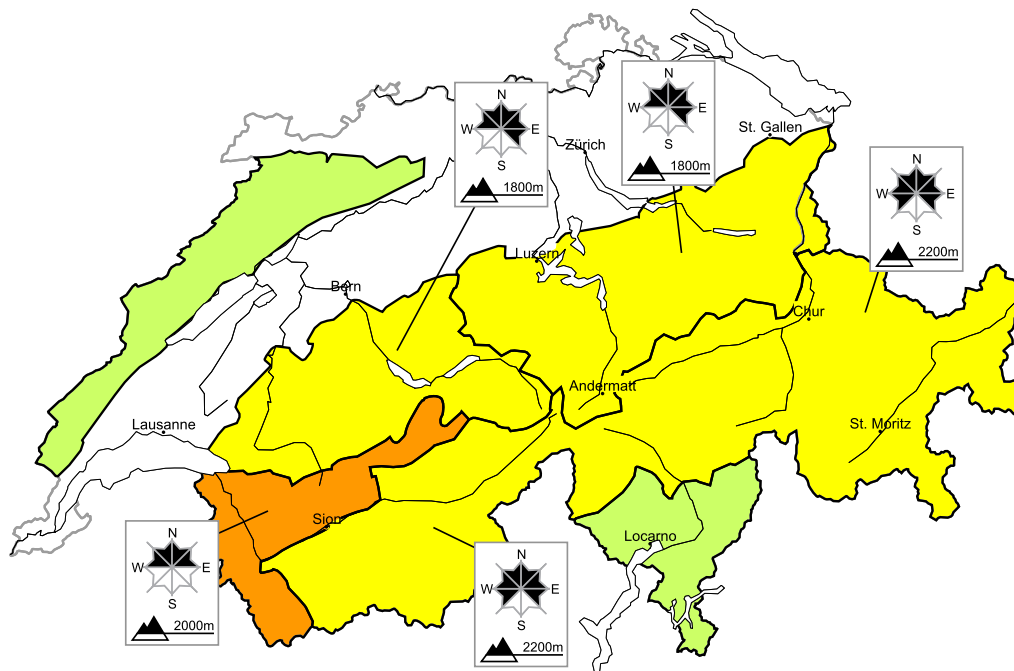

In the west a considerable avalanche danger will be encountered in some regions

Edition: 6.3.2018, 08:00 / Next update: 6.3.2018, 17:00

Avalanche danger

region E

Level 1, low

A favourable avalanche situation will prevail. Individual avalanche prone locations are to be found in particular in extremely steep terrain. Restraint should be exercised because avalanches can sweep people along and give rise to falls.

Danger levels

1 low

2 moderate

3 consider.

4 high

5 very high

WSL Institute for Snow and
Avalanche Research SLF
www.slf.ch