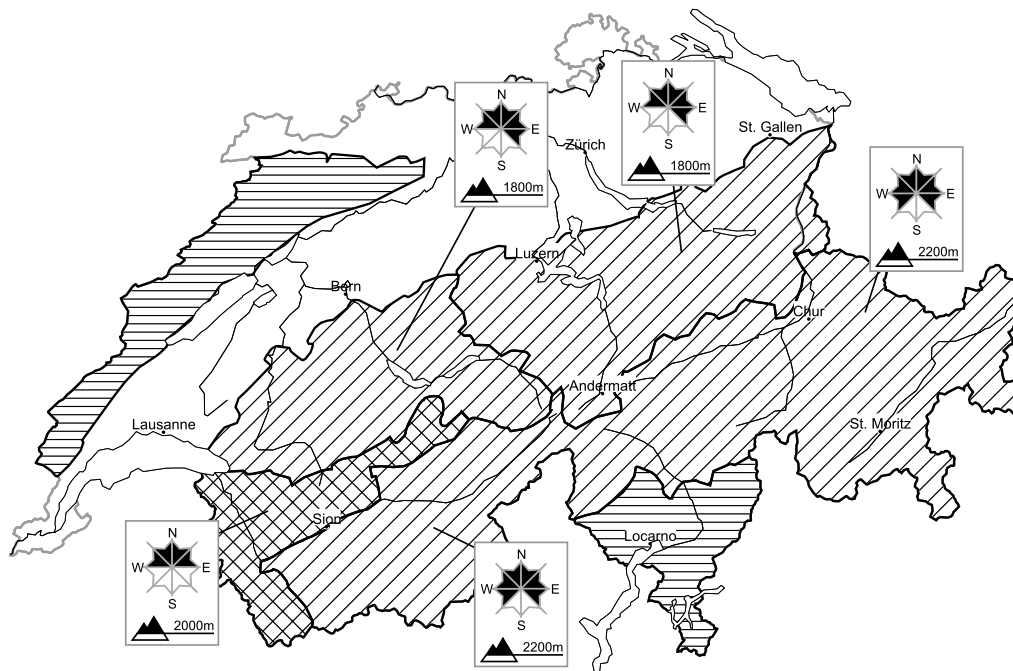

# In the west a considerable avalanche danger will be encountered in some regions

Edition: 6.3.2018, 08:00 / Next update: 6.3.2018, 17:00

## Avalanche danger

### region E

### Level 1, low

A favourable avalanche situation will prevail. Individual avalanche prone locations are to be found in particular in extremely steep terrain. Restraint should be exercised because avalanches can sweep people along and give rise to falls.