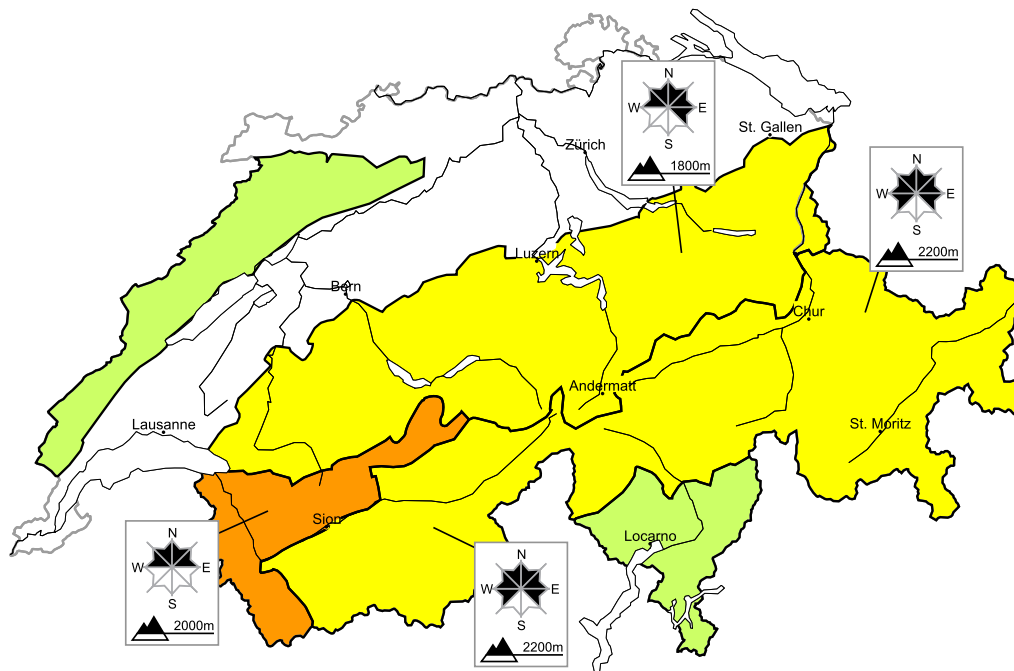

In the west a considerable avalanche danger will be encountered in some regions

Edition: 5.3.2018, 17:00 / Next update: 6.3.2018, 08:00

Avalanche danger

region D

Level 1, low

A favourable avalanche situation will prevail. Individual avalanche prone locations are to be found in particular in extremely steep terrain. Restraint should be exercised because avalanches can sweep people along and give rise to falls.

Danger levels

1 low

2 moderate

3 consider.

4 high

5 very high

WSL Institute for Snow and
Avalanche Research SLF
www.slf.ch