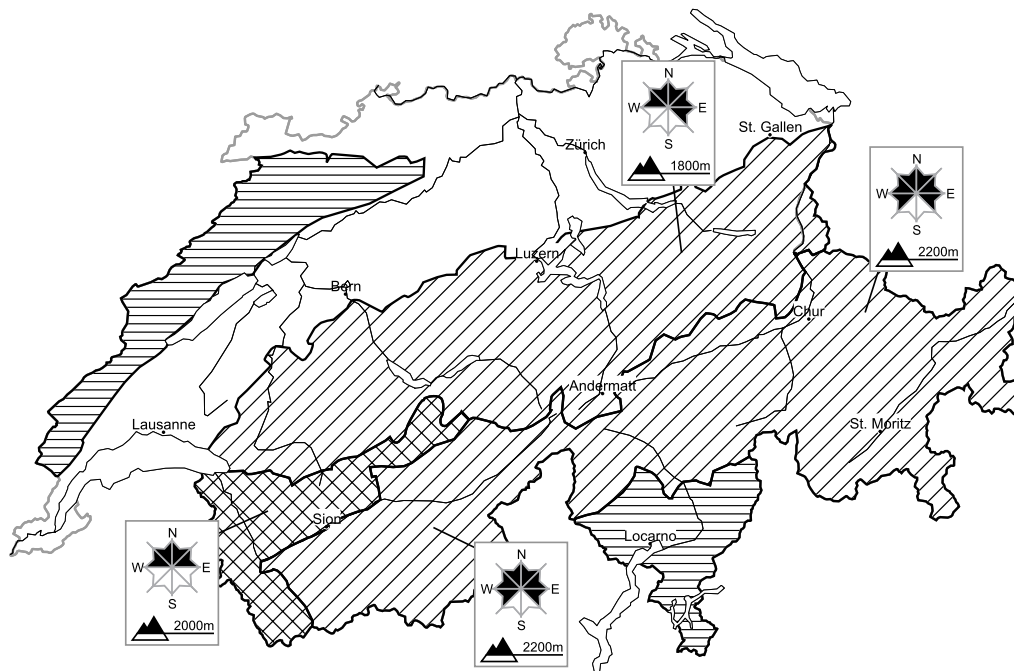

In the west a considerable avalanche danger will be encountered in some regions

Edition: 5.3.2018, 17:00 / Next update: 6.3.2018, 08:00

Avalanche danger

region D

Level 1, low

A favourable avalanche situation will prevail. Individual avalanche prone locations are to be found in particular in extremely steep terrain. Restraint should be exercised because avalanches can sweep people along and give rise to falls.

Danger levels