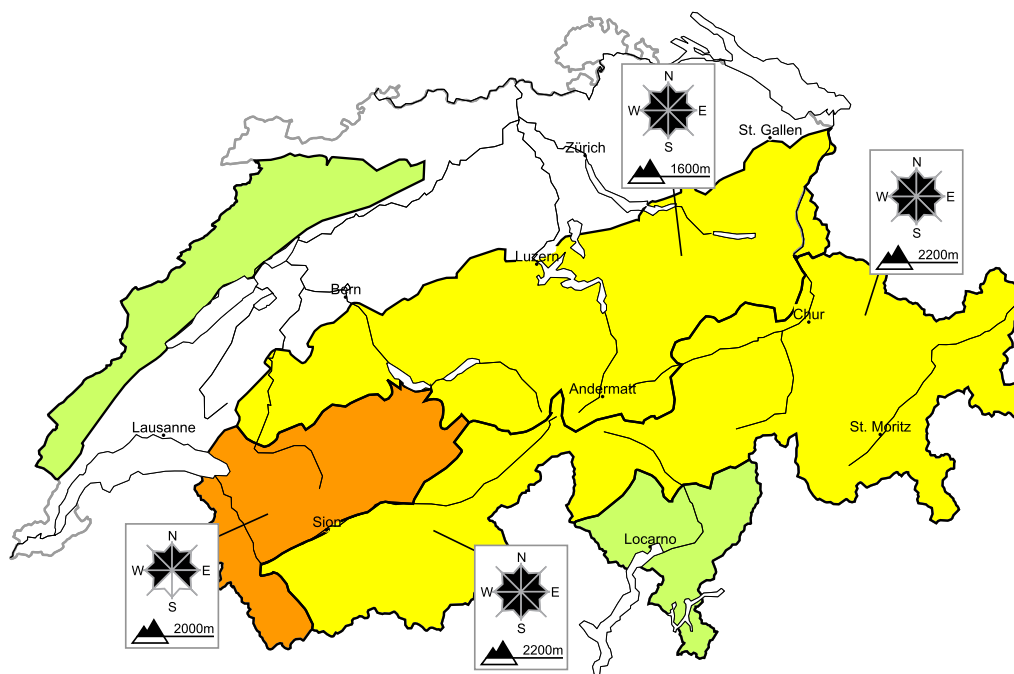

# In the west a considerable avalanche danger will be encountered in some regions. Snow drifts require caution

Edition: 5.3.2018, 08:00 / Next update: 5.3.2018, 17:00

## Avalanche danger

region E

Level 1, low

A favourable avalanche situation will prevail. Individual avalanche prone locations are to be found in particular in extremely steep terrain. Restraint should be exercised because avalanches can sweep people along and give rise to falls.

Danger levels

1 low

2 moderate

3 consider.

4 high

5 very high

WSL Institute for Snow and  
Avalanche Research SLF  
www.slf.ch