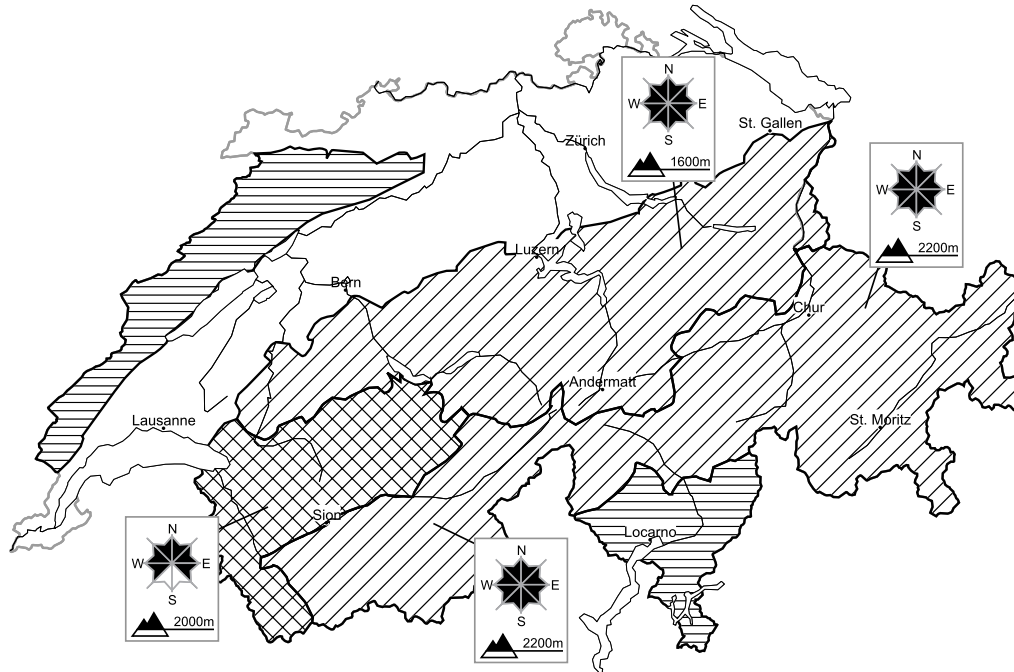

# In the west a considerable avalanche danger will be encountered in some regions. Snow drifts require caution

Edition: 5.3.2018, 08:00 / Next update: 5.3.2018, 17:00

## Avalanche danger

### region E

### Level 1, low

A favourable avalanche situation will prevail. Individual avalanche prone locations are to be found in particular in extremely steep terrain. Restraint should be exercised because avalanches can sweep people along and give rise to falls.