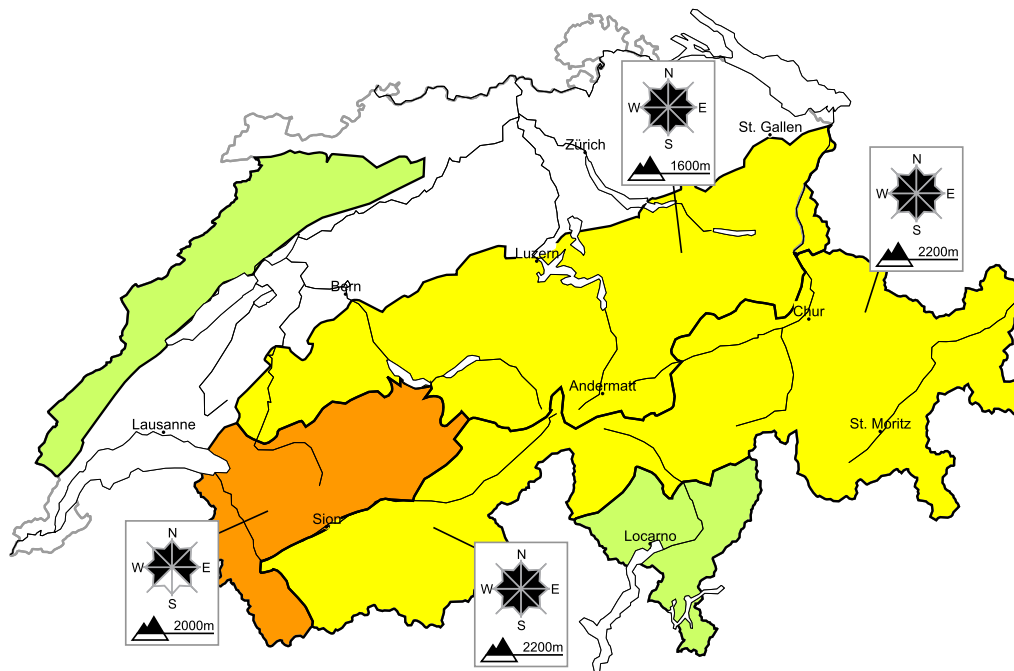

# In the west a considerable avalanche danger will be encountered in some regions. Snow drifts require caution

Edition: 4.3.2018, 17:00 / Next update: 5.3.2018, 08:00

## Avalanche danger

region E

Level 1, low

A favourable avalanche situation will prevail. Individual avalanche prone locations are to be found in particular in extremely steep terrain. Restraint should be exercised because avalanches can sweep people along and give rise to falls.

Danger levels

1 low

2 moderate

3 consider.

4 high

5 very high

WSL Institute for Snow and  
Avalanche Research SLF  
www.slf.ch