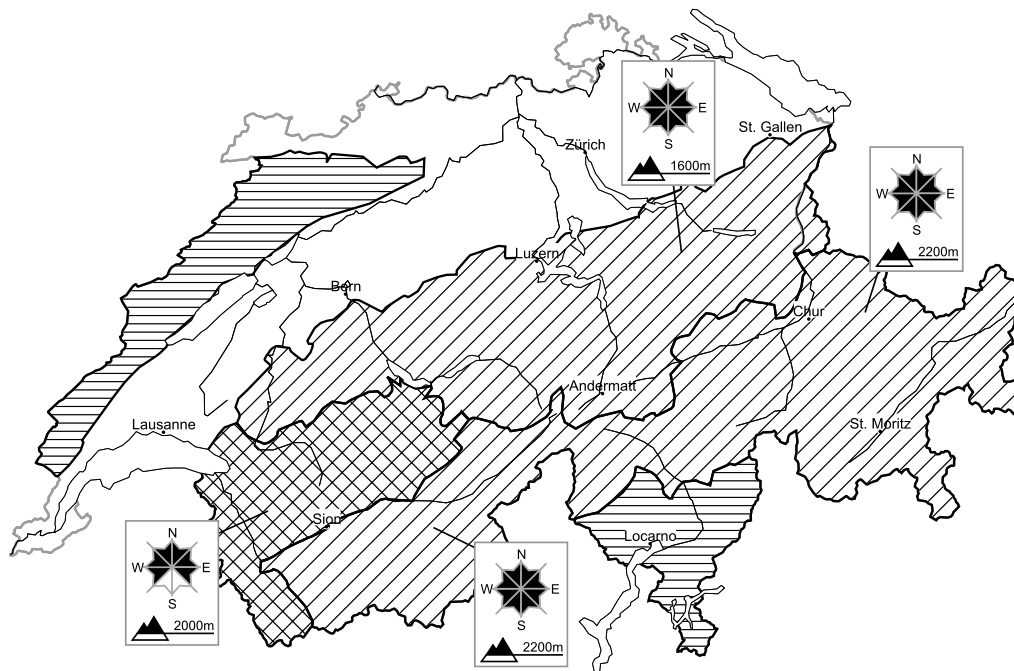

In the west a considerable avalanche danger will be encountered in some regions. Snow drifts require caution

Edition: 4.3.2018, 17:00 / Next update: 5.3.2018, 08:00

Avalanche danger

region E

Level 1, low

A favourable avalanche situation will prevail. Individual avalanche prone locations are to be found in particular in extremely steep terrain. Restraint should be exercised because avalanches can sweep people along and give rise to falls.

Danger levels