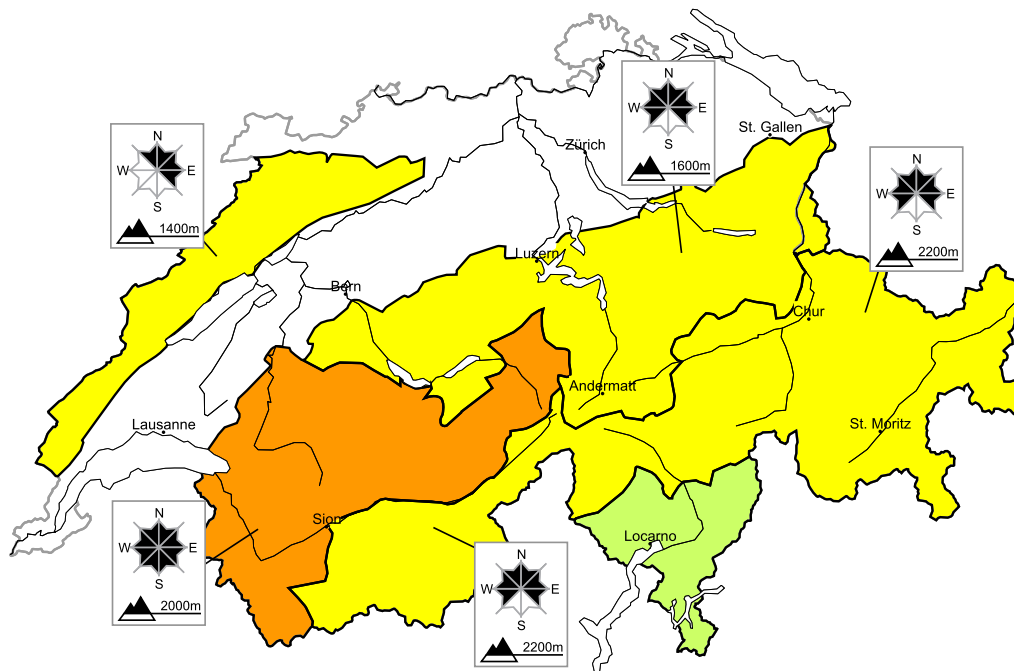

In the west a considerable avalanche danger will be encountered over a wide area. Snow drifts require caution

Edition: 3.3.2018, 17:00 / Next update: 4.3.2018, 08:00

Avalanche danger

region E

Level 1, low

A favourable avalanche situation will prevail. Individual avalanche prone locations are to be found in particular in extremely steep terrain. Restraint should be exercised because avalanches can sweep people along and give rise to falls.

Danger levels

1 low

2 moderate

3 consider.

4 high

5 very high

WSL Institute for Snow and
Avalanche Research SLF
www.slf.ch