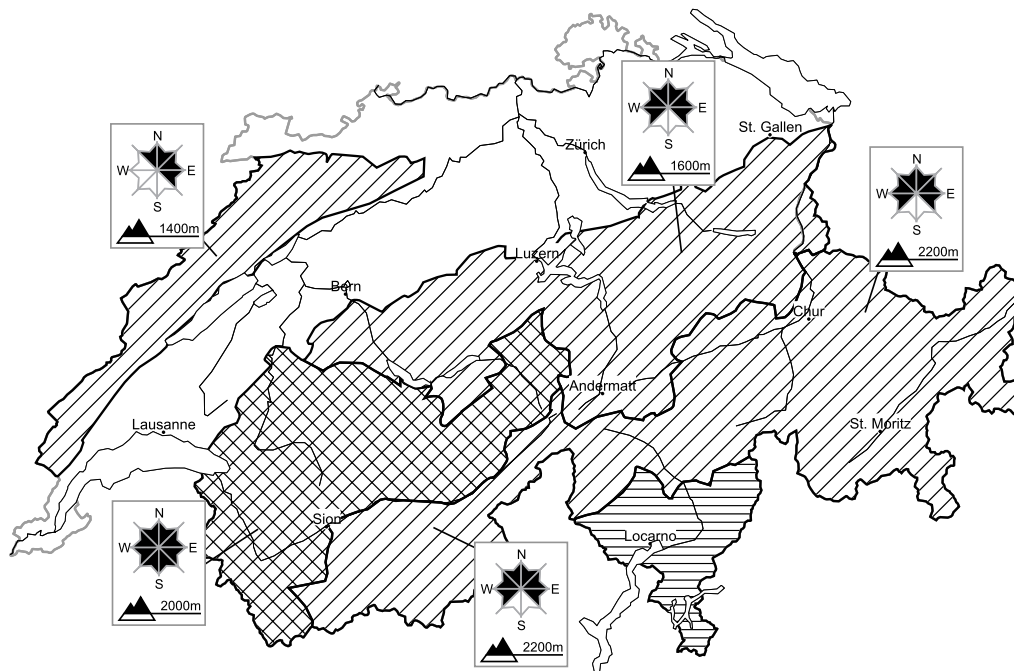

In the west a considerable avalanche danger will be encountered over a wide area. Snow drifts require caution

Edition: 3.3.2018, 17:00 / Next update: 4.3.2018, 08:00

Avalanche danger

region E

Level 1, low

A favourable avalanche situation will prevail. Individual avalanche prone locations are to be found in particular in extremely steep terrain. Restraint should be exercised because avalanches can sweep people along and give rise to falls.

Danger levels

1 low

2 moderate

3 consider.

4 high

5 very high