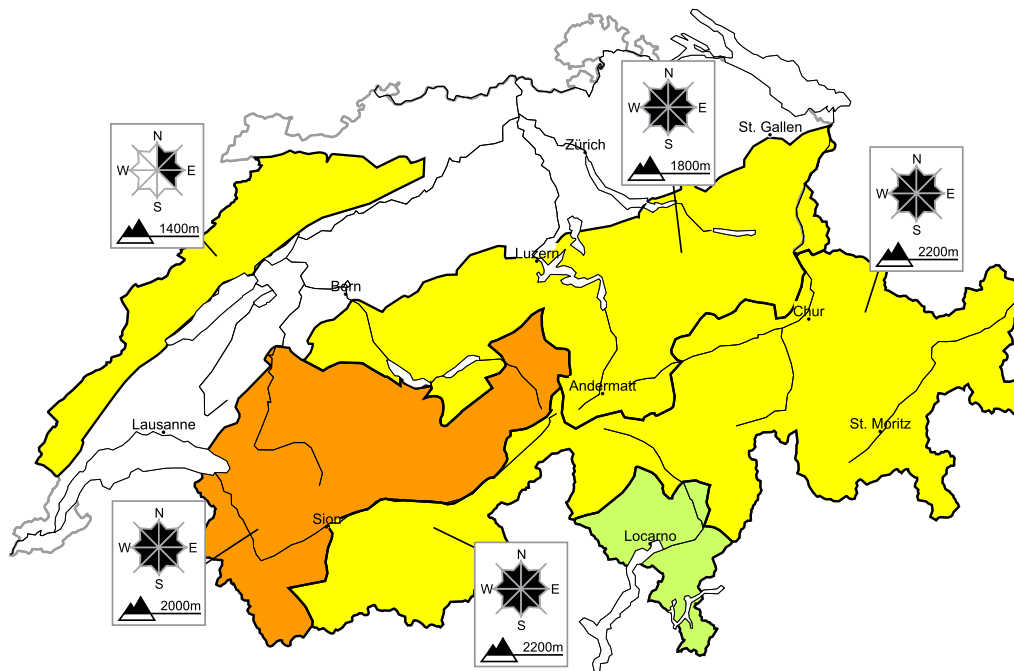

In the west a considerable avalanche danger will be encountered over a wide area. Snow drifts require caution

Edition: 3.3.2018, 08:00 / Next update: 3.3.2018, 17:00

Avalanche danger

region E

Level 1, low

A favourable avalanche situation will prevail. Individual avalanche prone locations are to be found in particular in extremely steep terrain. Restraint should be exercised because avalanches can sweep people along and give rise to falls.

Danger levels

1 low

2 moderate

3 consider.

4 high

5 very high

WSL Institute for Snow and
Avalanche Research SLF
www.slf.ch