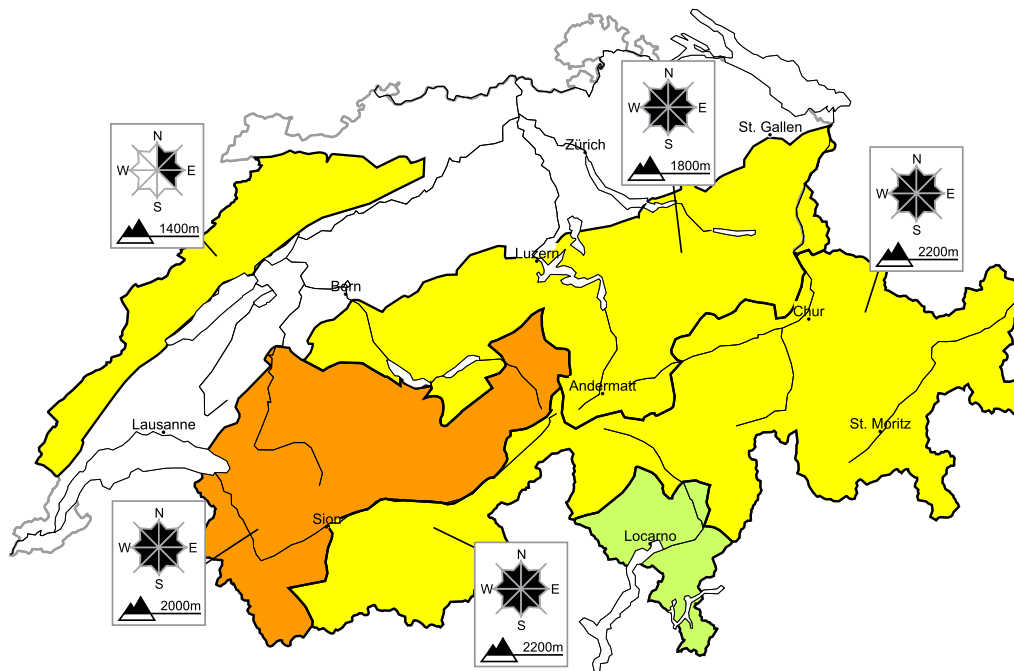

# In the west a considerable avalanche danger will be encountered over a wide area. Snow drifts require caution

Edition: 2.3.2018, 17:00 / Next update: 3.3.2018, 08:00

## Avalanche danger

region E

Level 1, low

A favourable avalanche situation will prevail. Individual avalanche prone locations are to be found in particular in extremely steep terrain. Restraint should be exercised because avalanches can sweep people along and give rise to falls.

Danger levels

1 low

2 moderate

3 consider.

4 high

5 very high

WSL Institute for Snow and  
Avalanche Research SLF  
www.slf.ch