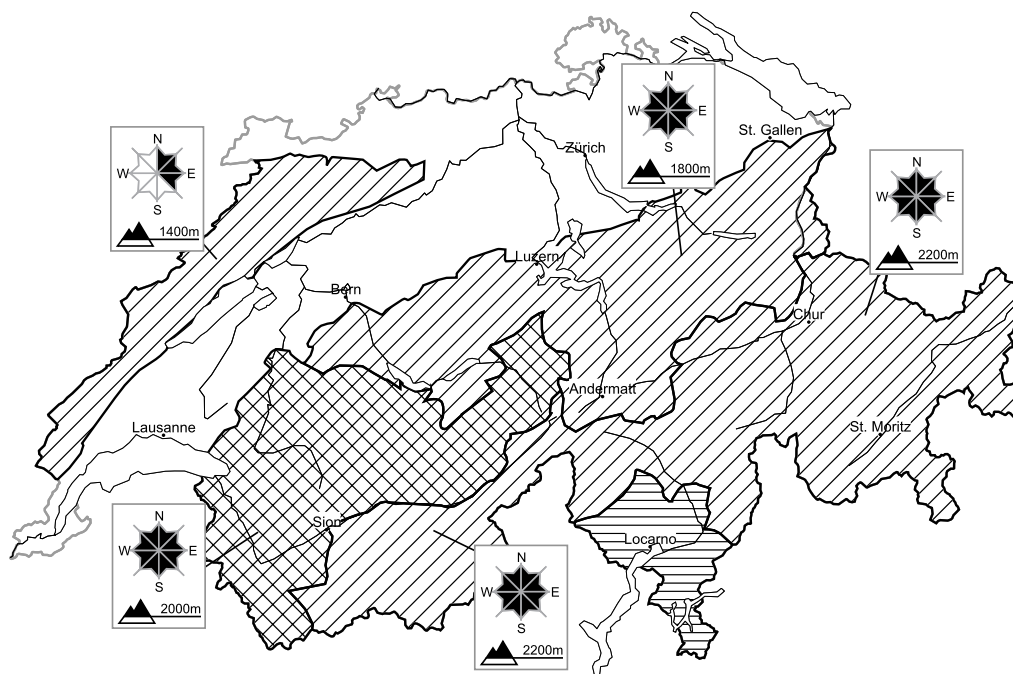

In the west a considerable avalanche danger will be encountered over a wide area. Snow drifts require caution

Edition: 2.3.2018, 17:00 / Next update: 3.3.2018, 08:00

Avalanche danger

region E

Level 1, low

A favourable avalanche situation will prevail. Individual avalanche prone locations are to be found in particular in extremely steep terrain. Restraint should be exercised because avalanches can sweep people along and give rise to falls.

Danger levels

1 low

2 moderate

3 consider.

4 high

5 very high

WSL Institute for Snow and
Avalanche Research SLF
www.slf.ch