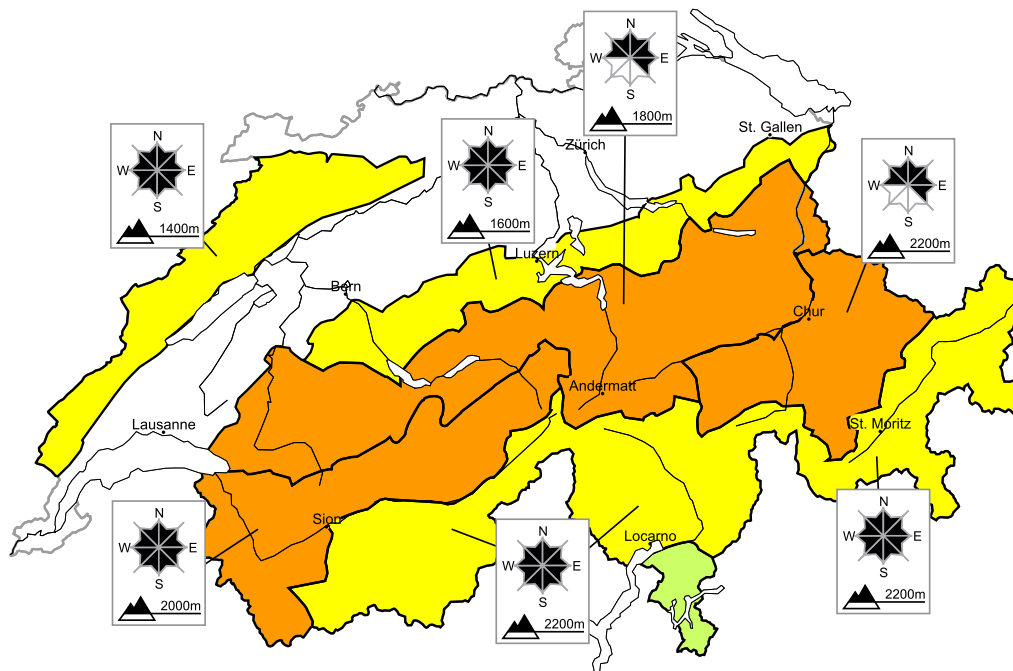

Considerable avalanche danger will be encountered over a wide area

Edition: 2.3.2018, 08:00 / Next update: 2.3.2018, 17:00

Avalanche danger

region G

Level 1, low

A favourable avalanche situation will prevail. Individual avalanche prone locations are to be found in particular in extremely steep terrain. Restraint should be exercised because avalanches can sweep people along and give rise to falls.

Danger levels

1 low

2 moderate

3 consider.

4 high

5 very high

WSL Institute for Snow and
Avalanche Research SLF
www.slf.ch